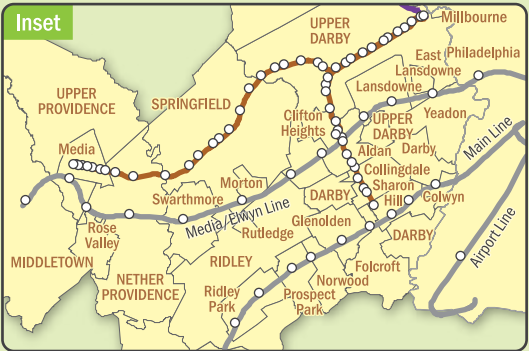

SAFE ROUTES TO TRANSIT

ELIGIBLE RAIL STATIONS in PENNSYLVANIA

- Station/Stop
- SEPTA Regional Rail
- SEPTA Norristown High Speed Line
- SEPTA Route 101 & Route 102 Trolleys
- NJ Transit Atlantic City Line
- Amtrak Keystone Corridor

FOR MORE INFORMATION AND TO APPLY:
www.dvrpc.org/SafeRoutesToTransit

SAFE ROUTES to TRANSIT

ELIGIBLE RAIL STATIONS in NEW JERSEY

- Station/Stop
- SEPTA Regional Rail
- NJ Transit Northeast Corridor Line
- NJ Transit Princeton Branch
- NJ Transit RiverLINE
- NJ Transit Atlantic City Line
- PATCO High Speed Line