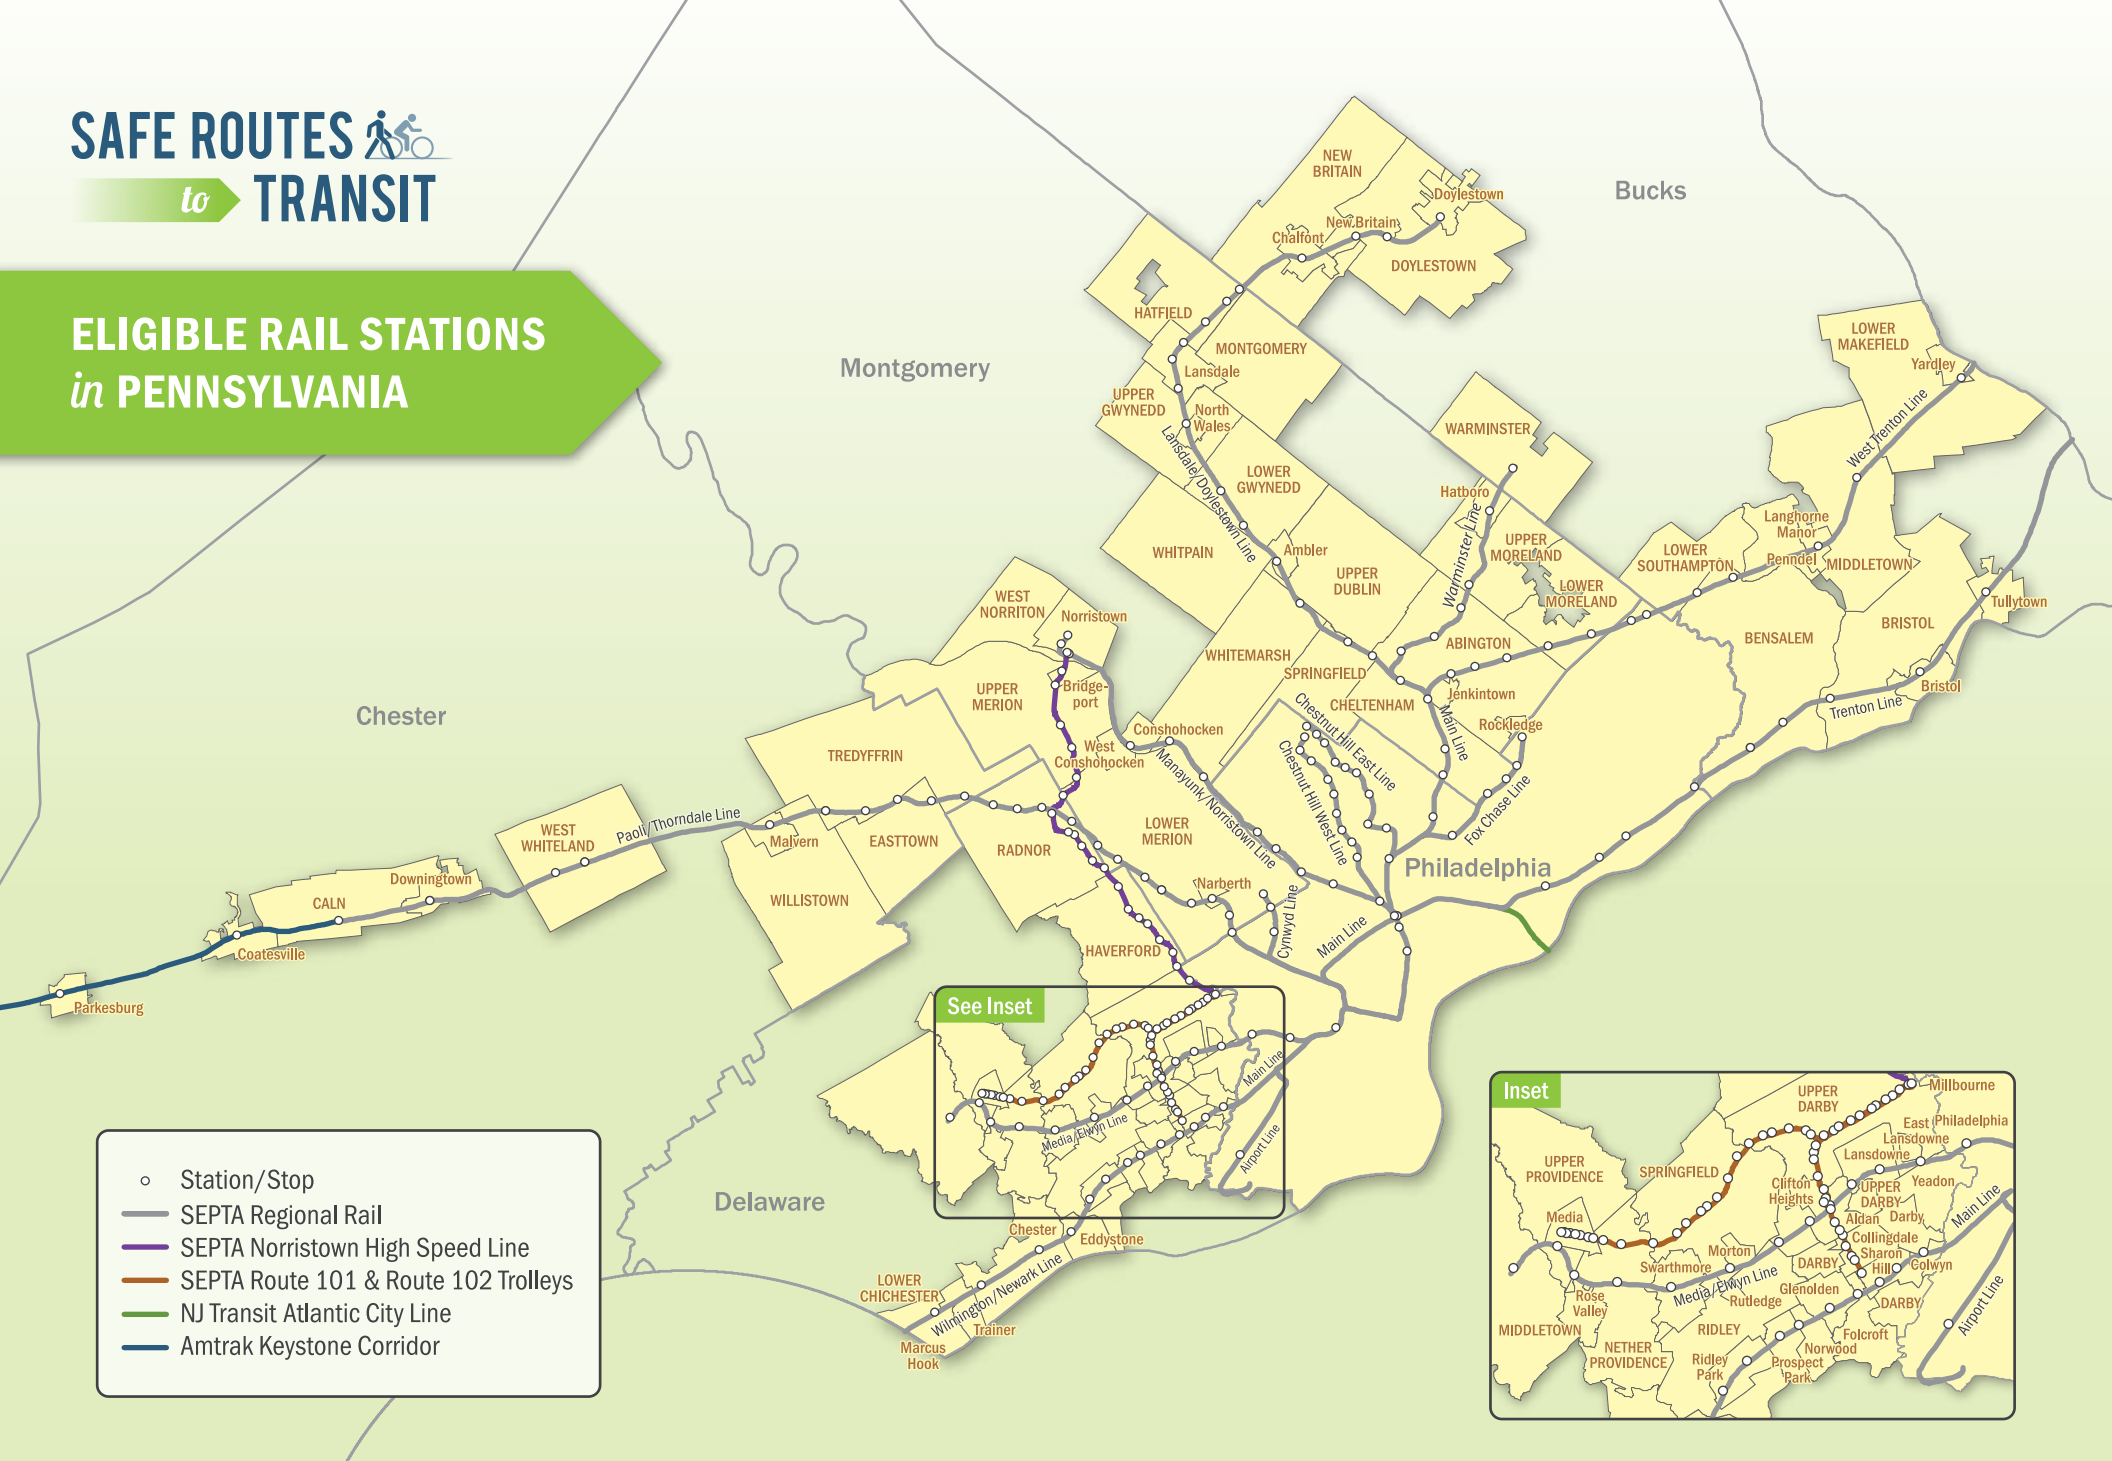

SAFE ROUTES TO TRANSIT

ELIGIBLE RAIL STATIONS in PENNSYLVANIA

- Station/Stop
- SEPTA Regional Rail
- SEPTA Norristown High Speed Line
- SEPTA Route 101 & Route 102 Trolleys
- NJ Transit Atlantic City Line
- Amtrak Keystone Corridor

FOR MORE INFORMATION AND TO APPLY:
www.dvrpc.org/SafeRoutesToTransit

SAFE ROUTES to TRANSIT

ELIGIBLE RAIL STATIONS in NEW JERSEY

- Station/Stop
- SEPTA Regional Rail
- NJ Transit Northeast Corridor Line
- NJ Transit Princeton Branch
- NJ Transit RiverLINE
- NJ Transit Atlantic City Line
- PATCO High Speed Line