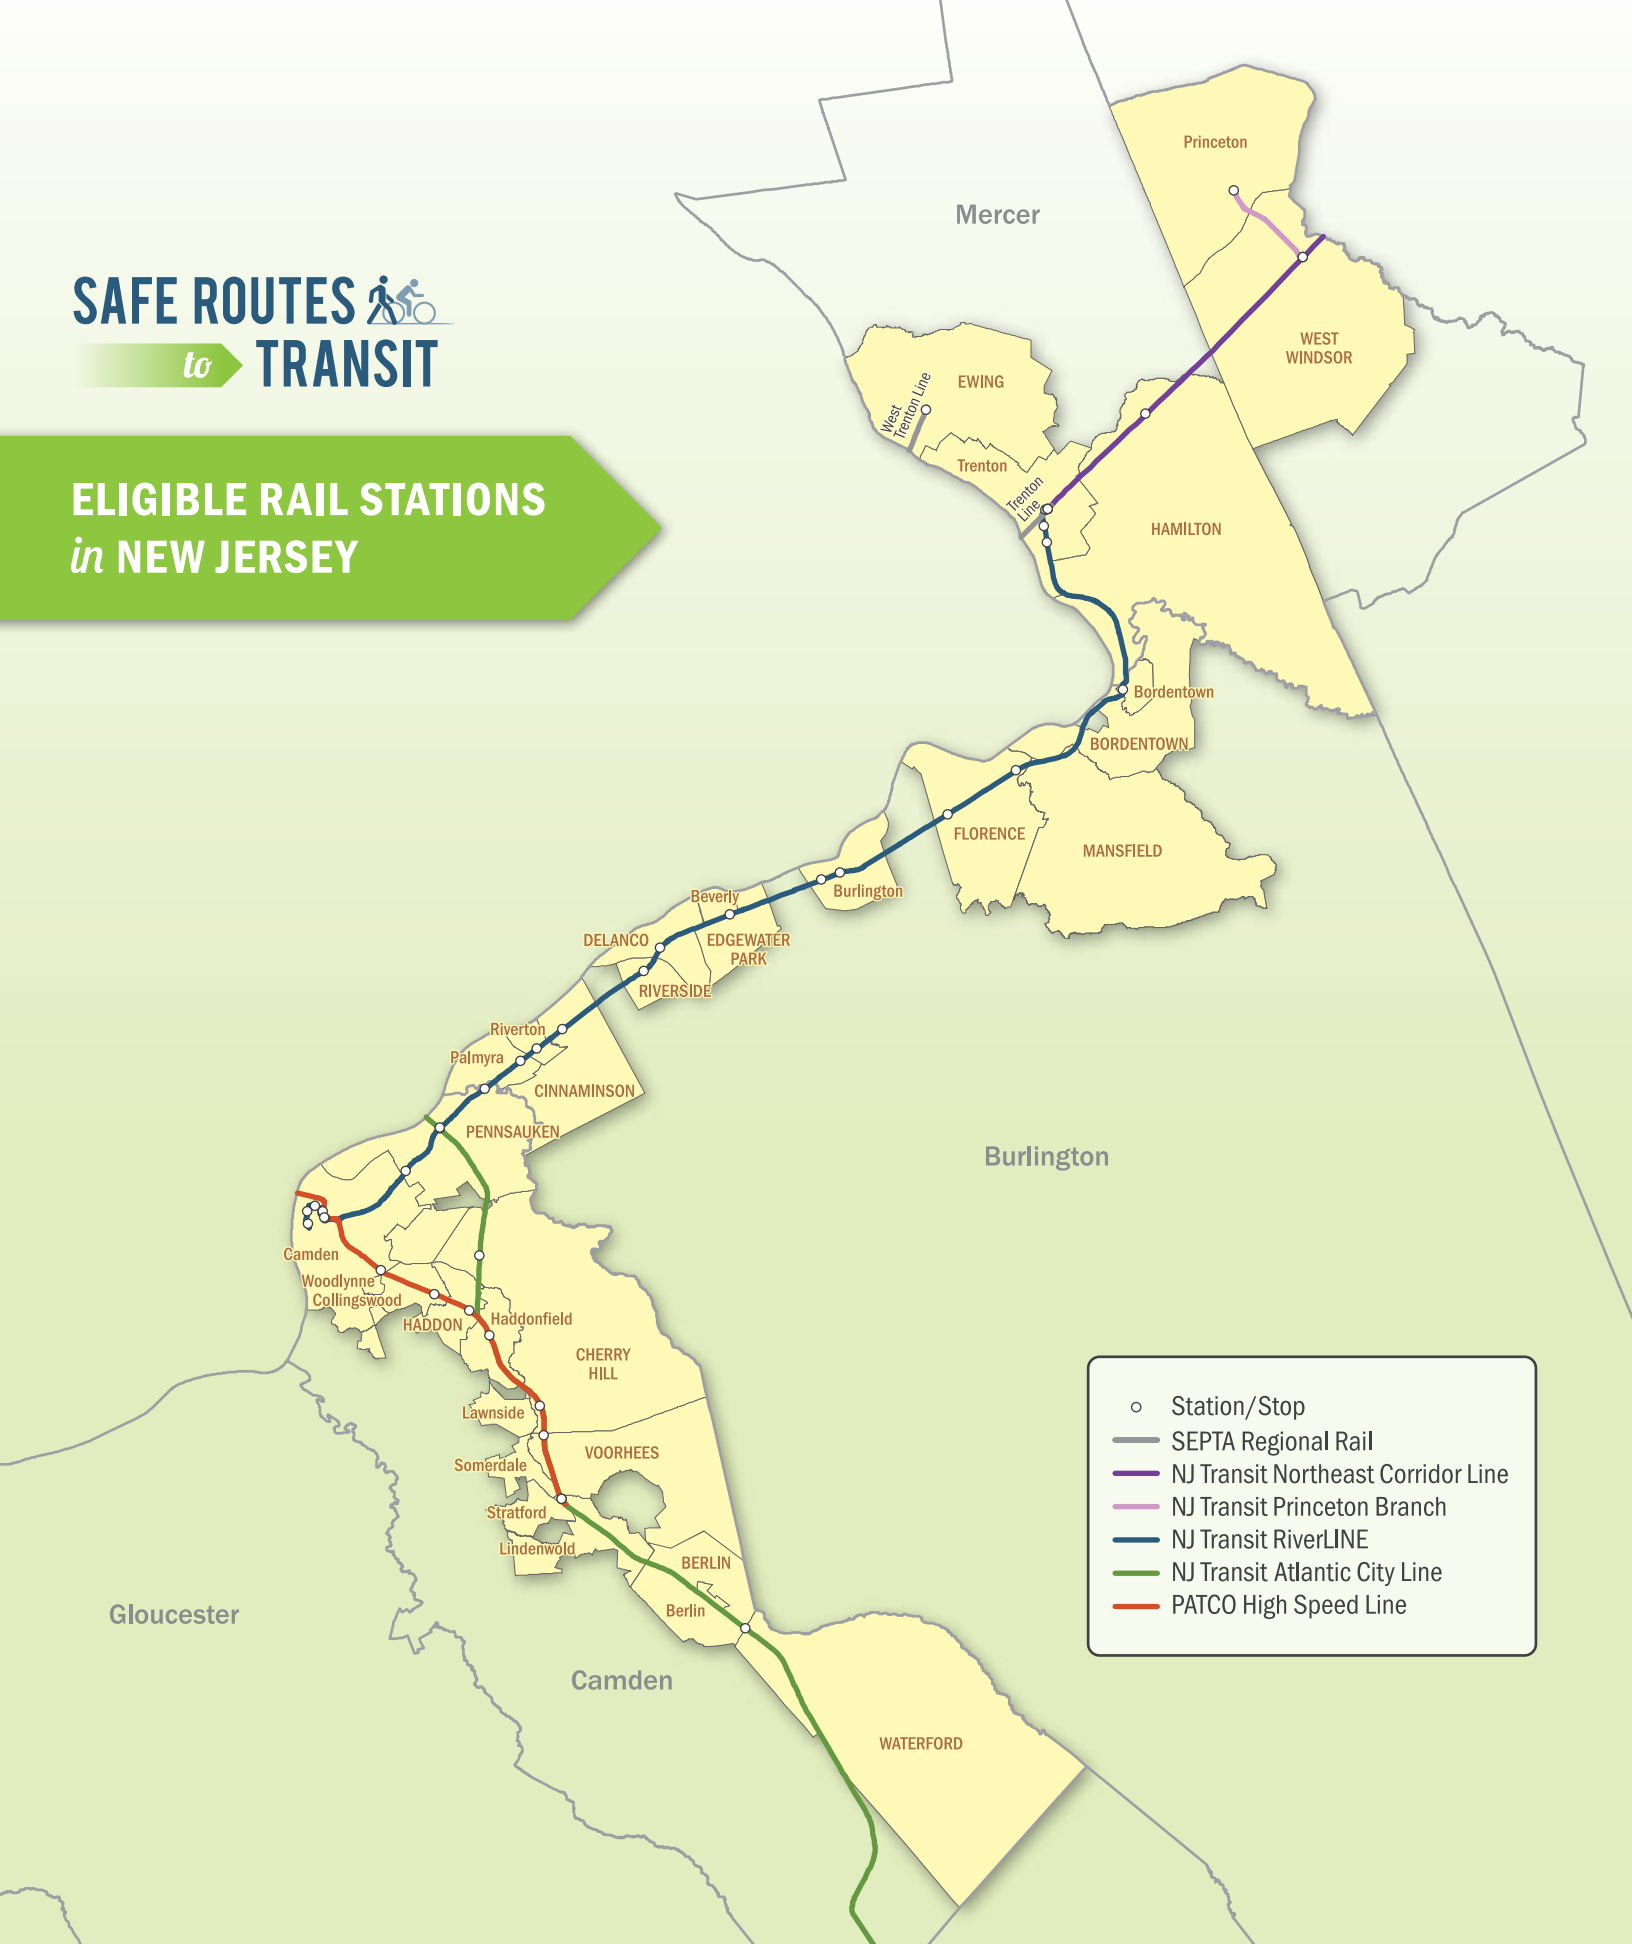

SAFE ROUTES TO TRANSIT

ELIGIBLE RAIL STATIONS in PENNSYLVANIA

- Station/Stop
- SEPTA Regional Rail
- SEPTA Norristown High Speed Line
- SEPTA Route 101 & Route 102 Trolleys
- NJ Transit Atlantic City Line
- Amtrak Keystone Corridor

FOR MORE INFORMATION AND TO APPLY:
www.dvrpc.org/SafeRoutesToTransit

SAFE ROUTES to TRANSIT

ELIGIBLE RAIL STATIONS in NEW JERSEY

- Station/Stop
- SEPTA Regional Rail
- NJ Transit Northeast Corridor Line
- NJ Transit Princeton Branch
- NJ Transit RiverLINE
- NJ Transit Atlantic City Line
- PATCO High Speed Line