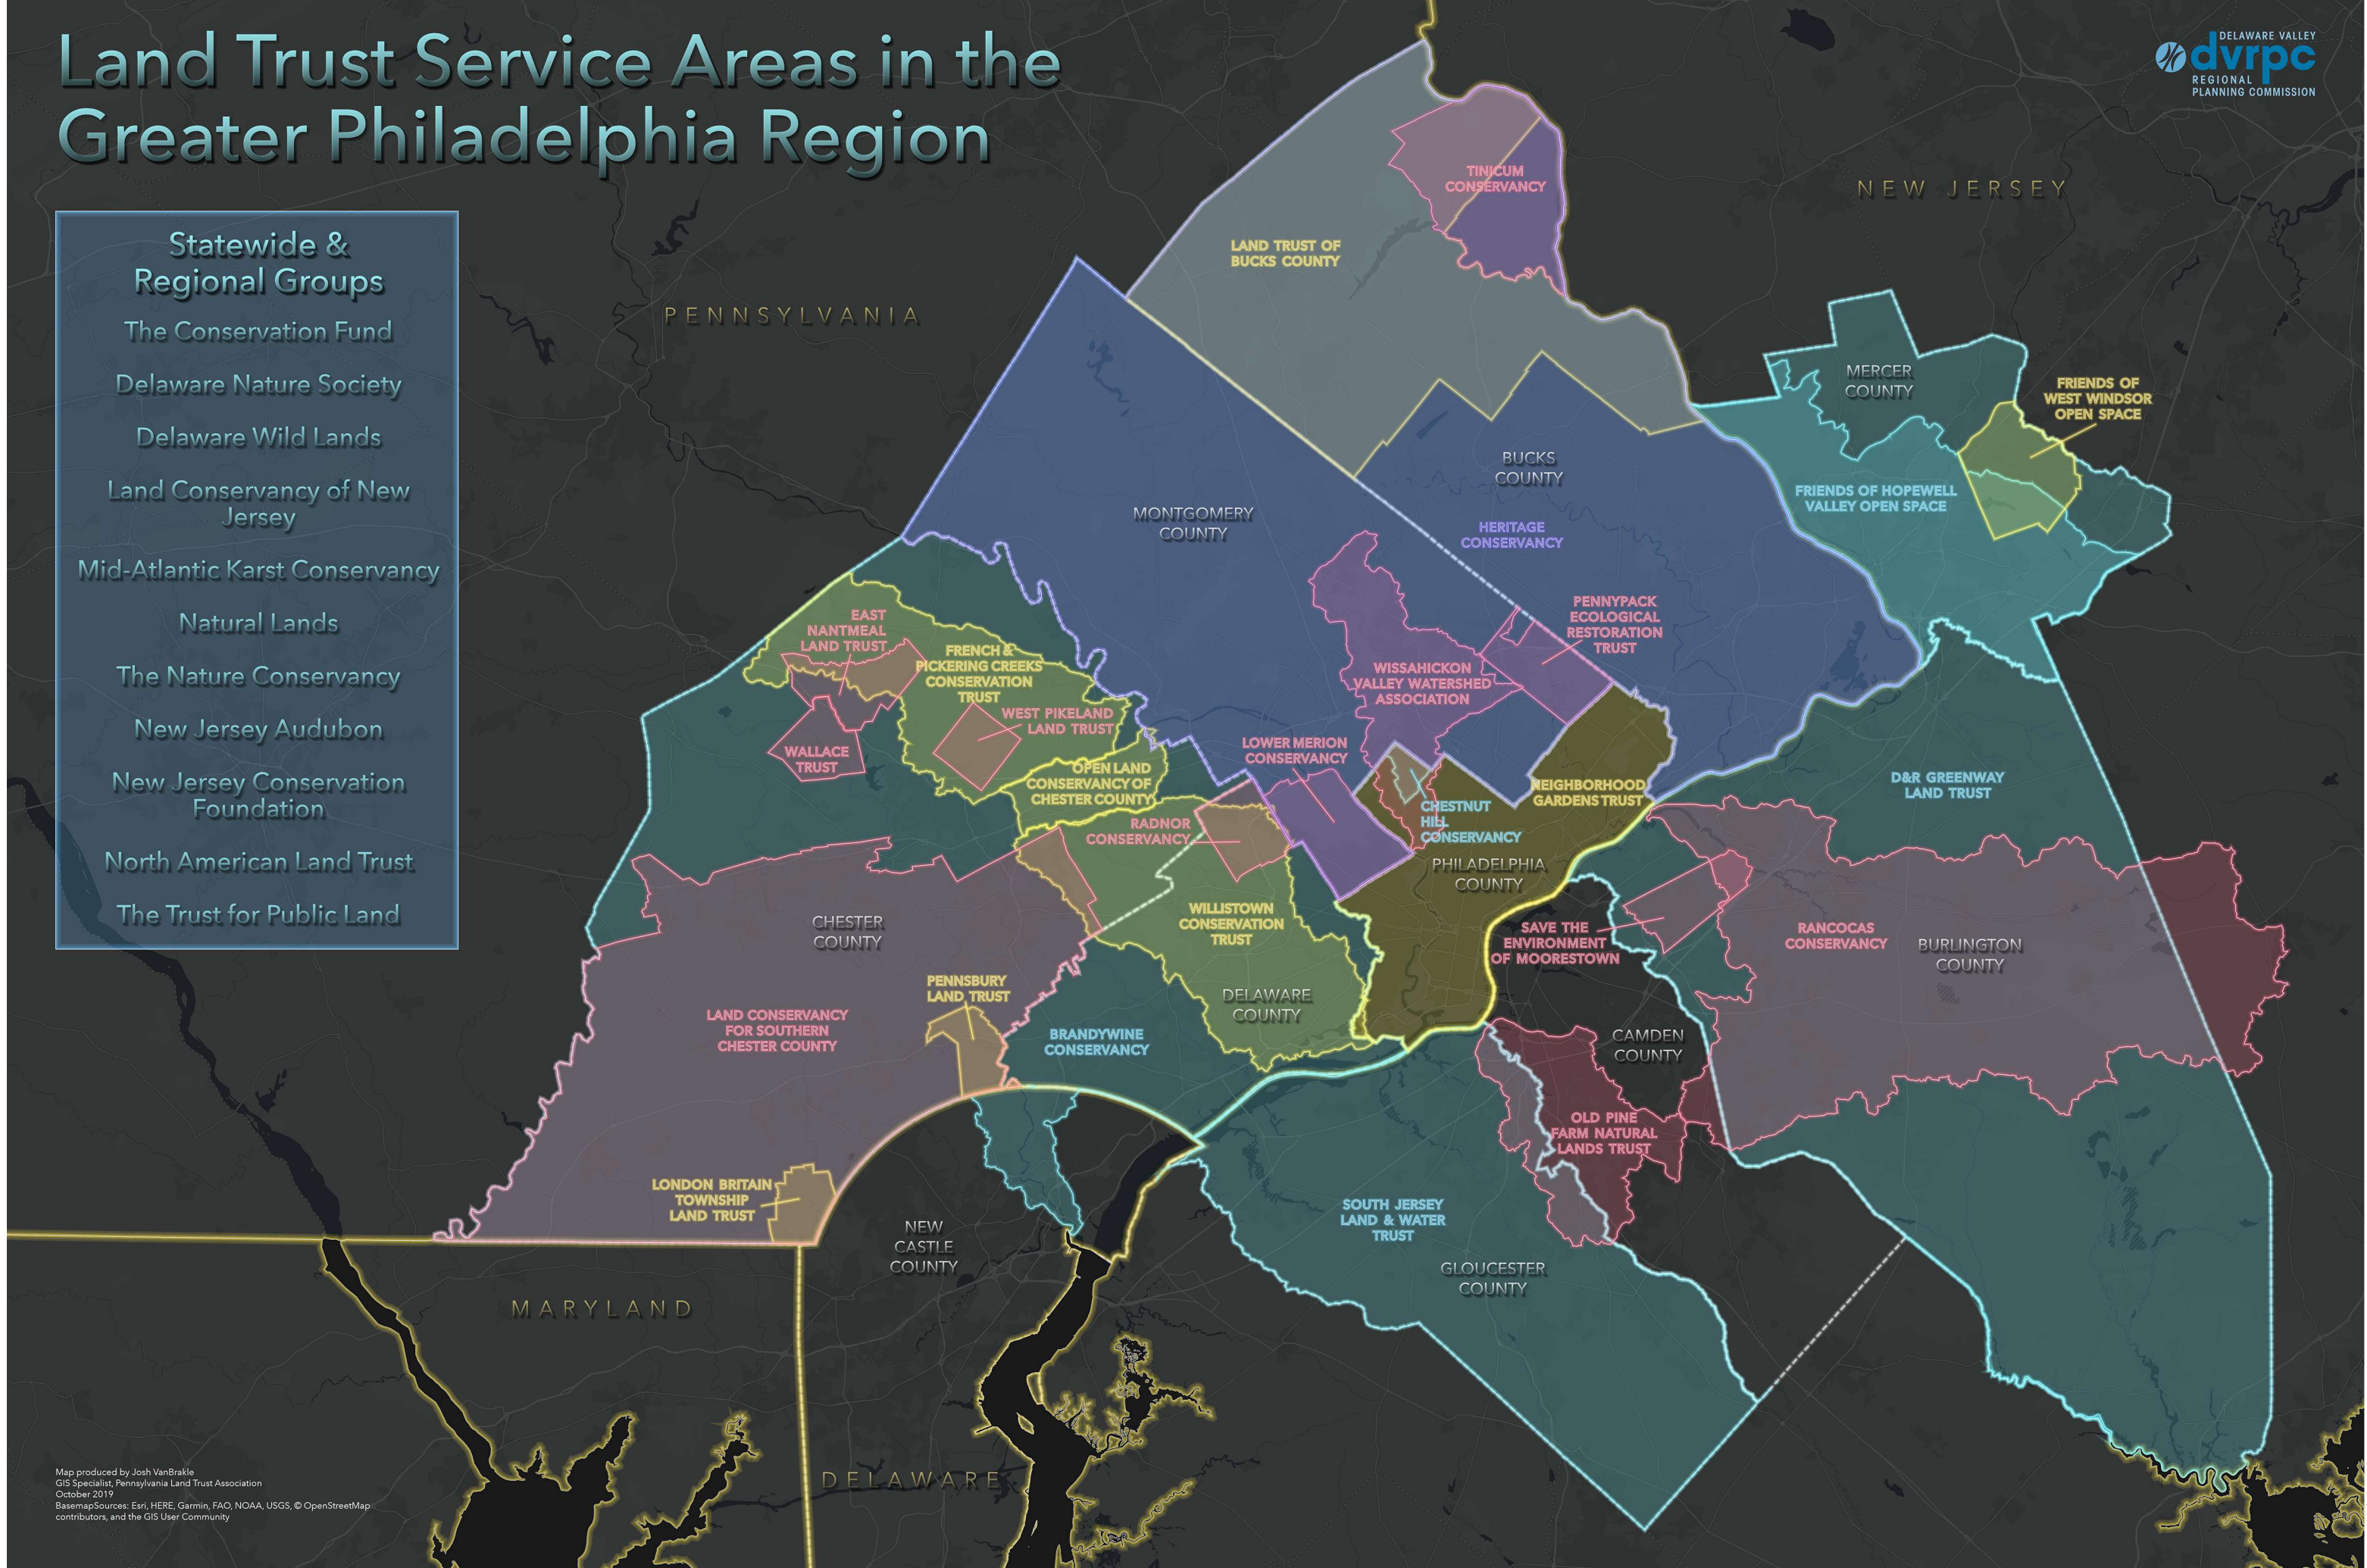

Land Trust Service Areas in the Greater Philadelphia Region

- Statewide & Regional Groups**
- The Conservation Fund
 - Delaware Nature Society
 - Delaware Wild Lands
 - Land Conservancy of New Jersey
 - Mid-Atlantic Karst Conservancy
 - Natural Lands
 - The Nature Conservancy
 - New Jersey Audubon
 - New Jersey Conservation Foundation
 - North American Land Trust
 - The Trust for Public Land

Map produced by Josh VanBrakle
GIS Specialist, Pennsylvania Land Trust Association
October 2019
Basemap Sources: Esri, HERE, Garmin, FAO, NOAA, USGS, © OpenStreetMap contributors, and the GIS User Community