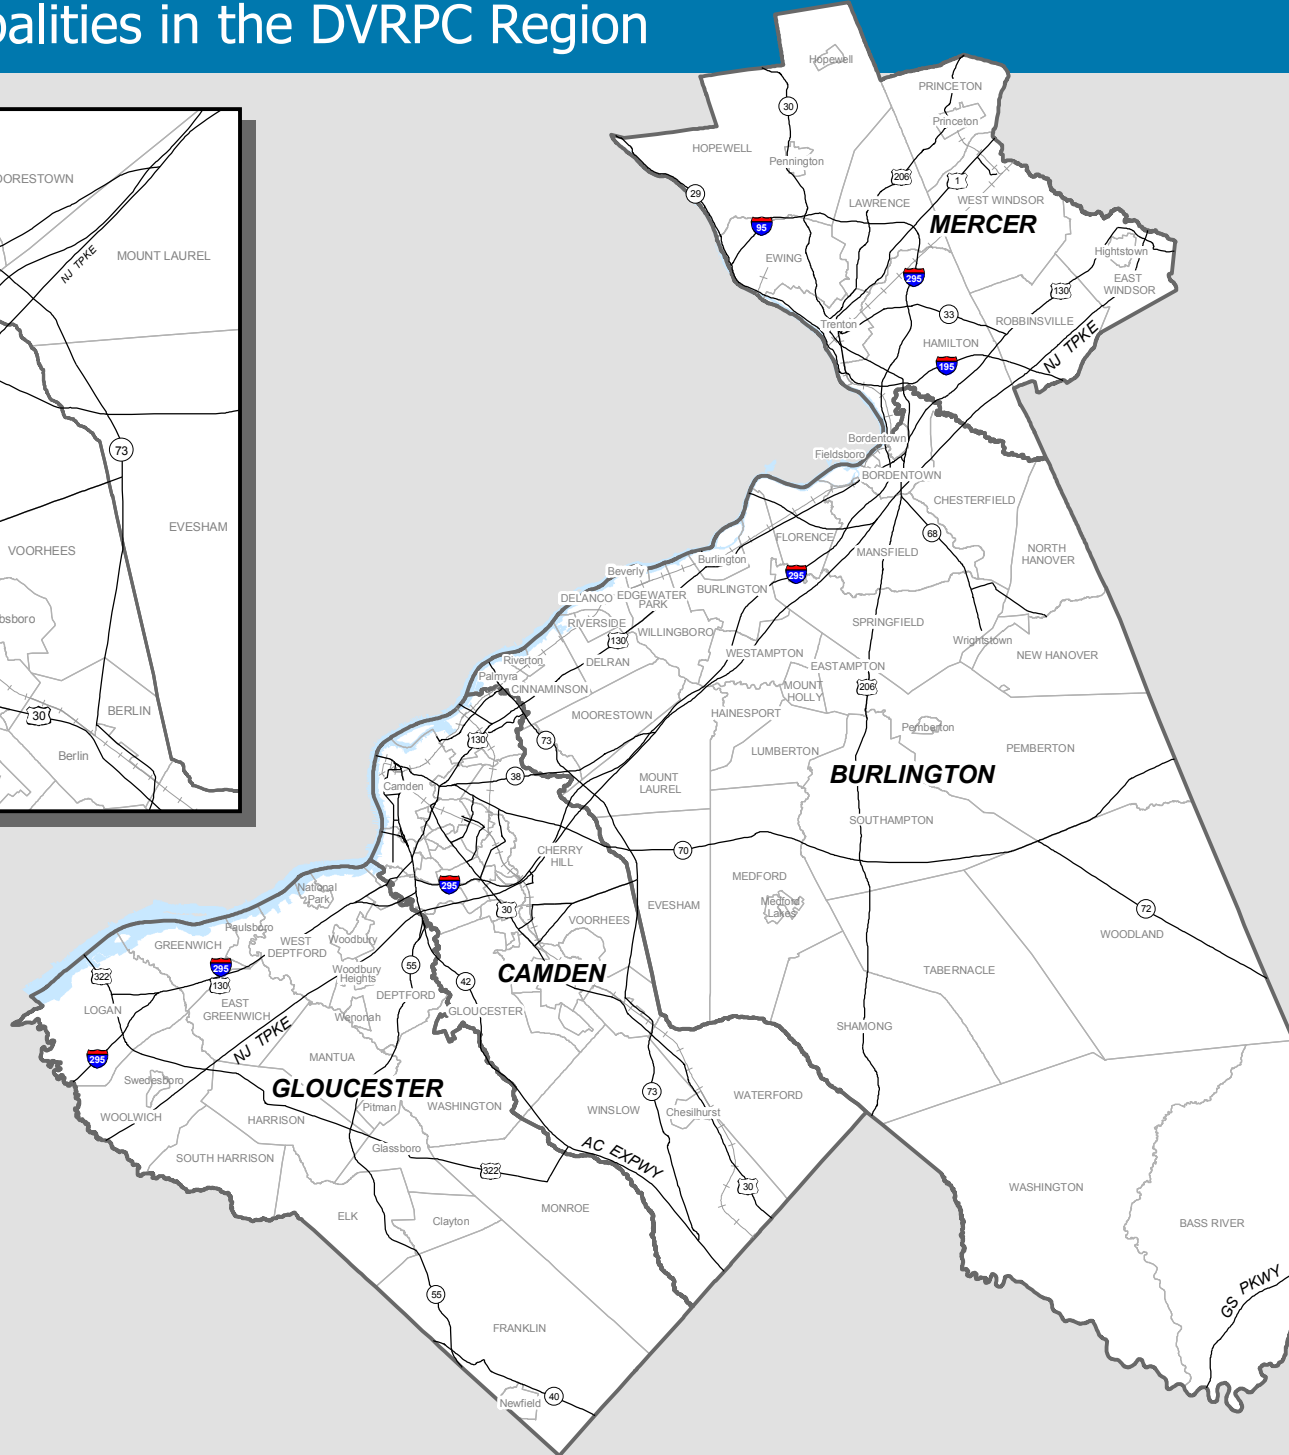

# New Jersey Municipalities in the DVRPC Region

0 2 4 6 8  
Miles

DELAWARE VALLEY  
**dvrpc**  
REGIONAL  
PLANNING COMMISSION

September 2011