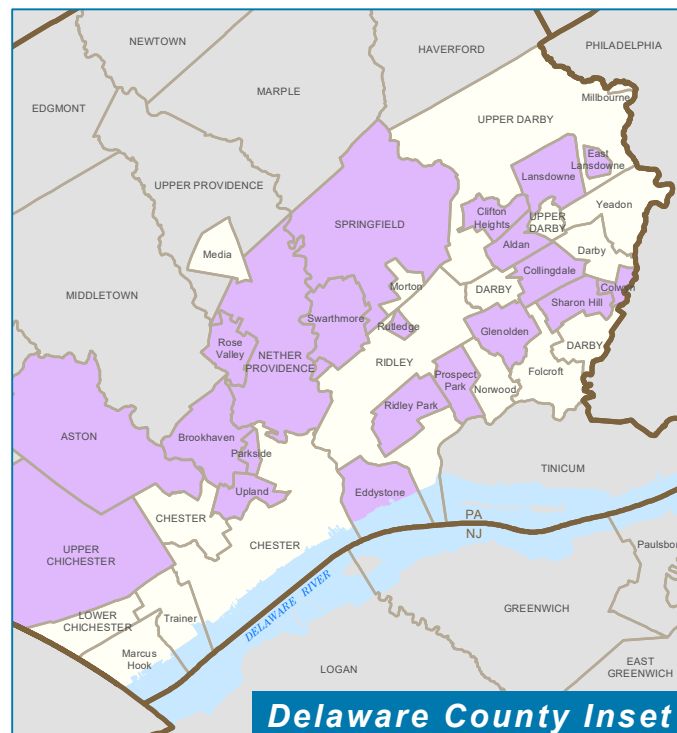

Municipal Adoption of Smart Growth Tools: Multi-Municipal Comprehensive Plans

A comprehensive plan, general plan, or master plan that covers multiple municipalities.
More information at: <http://www.dvrpc.org/reports/MIT003.pdf> (Multi-Municipal Planning)

Date: July 2020, updated from 2014
Source: DVRPC 2013 Municipal Community Survey,
2020 data from County Planning Commissions and web research

* Planning Districts are shown for City of Philadelphia