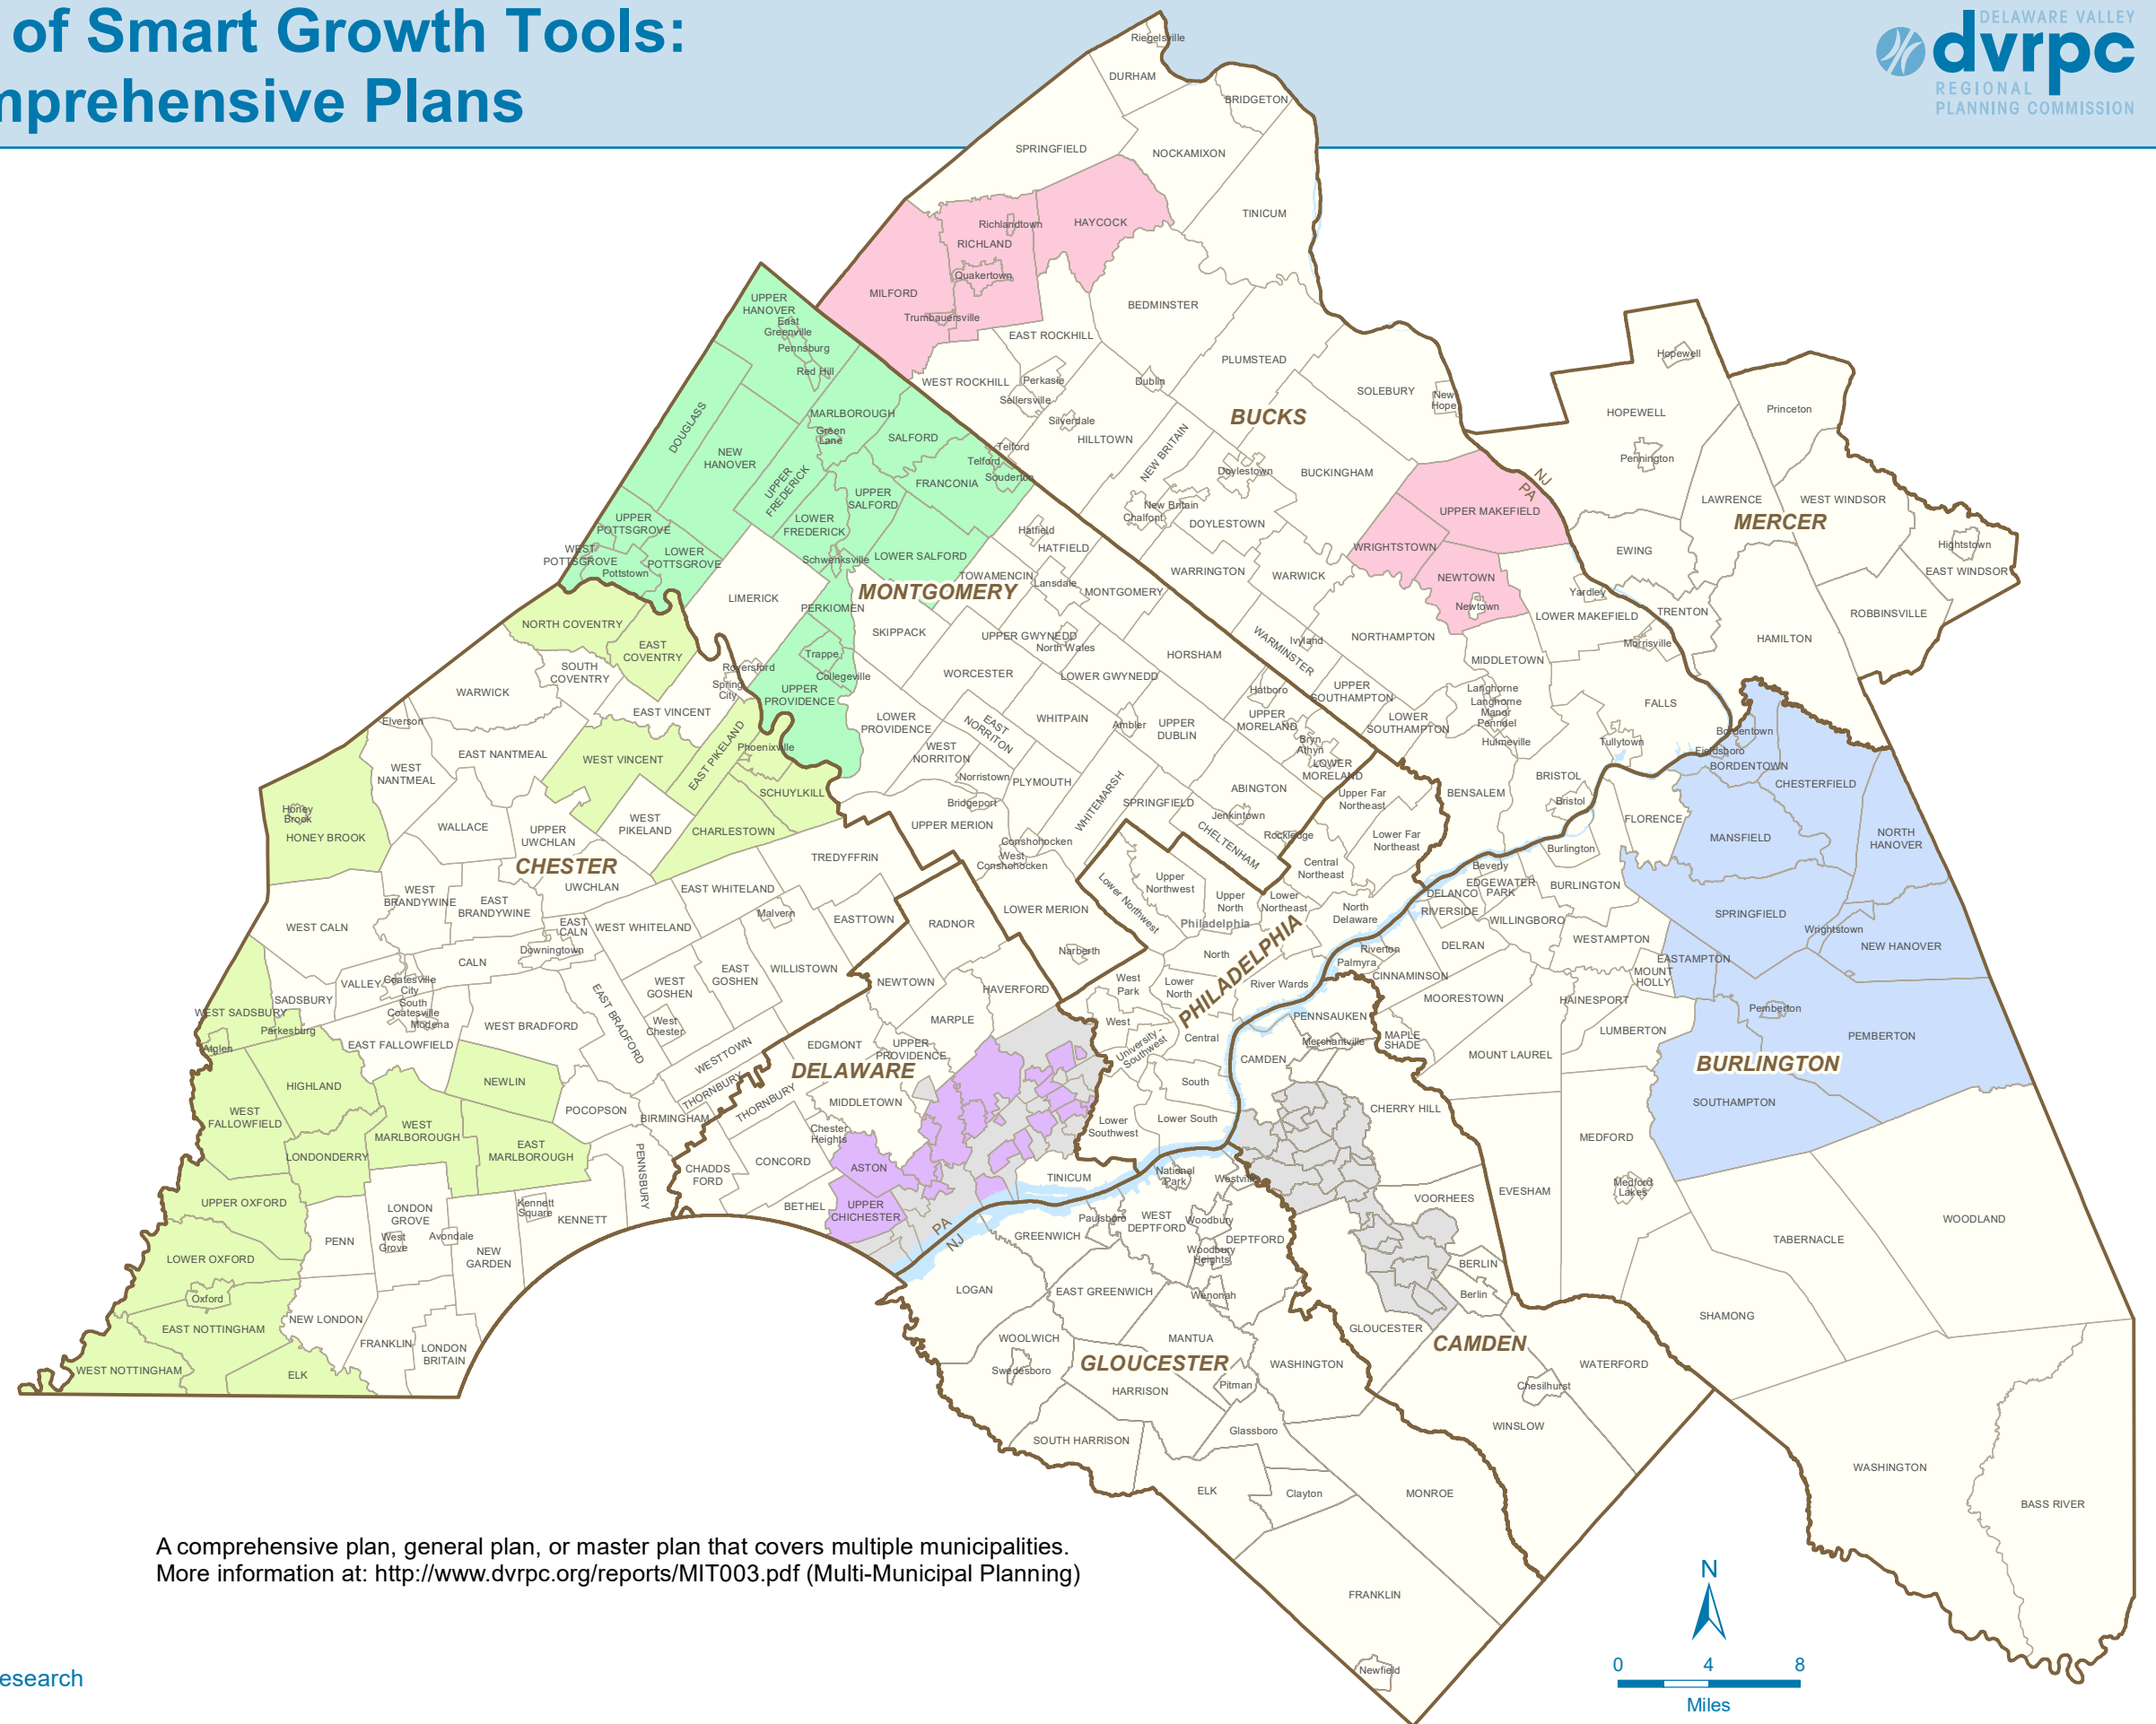

Municipal Adoption of Smart Growth Tools: Multi-Municipal Comprehensive Plans

A comprehensive plan, general plan, or master plan that covers multiple municipalities.
More information at: <http://www.dvrpc.org/reports/MIT003.pdf> (Multi-Municipal Planning)

Date: July 2020, updated from 2014
Source: DVRPC 2013 Municipal Community Survey,
2020 data from County Planning Commissions and web research

* Planning Districts are shown for City of Philadelphia