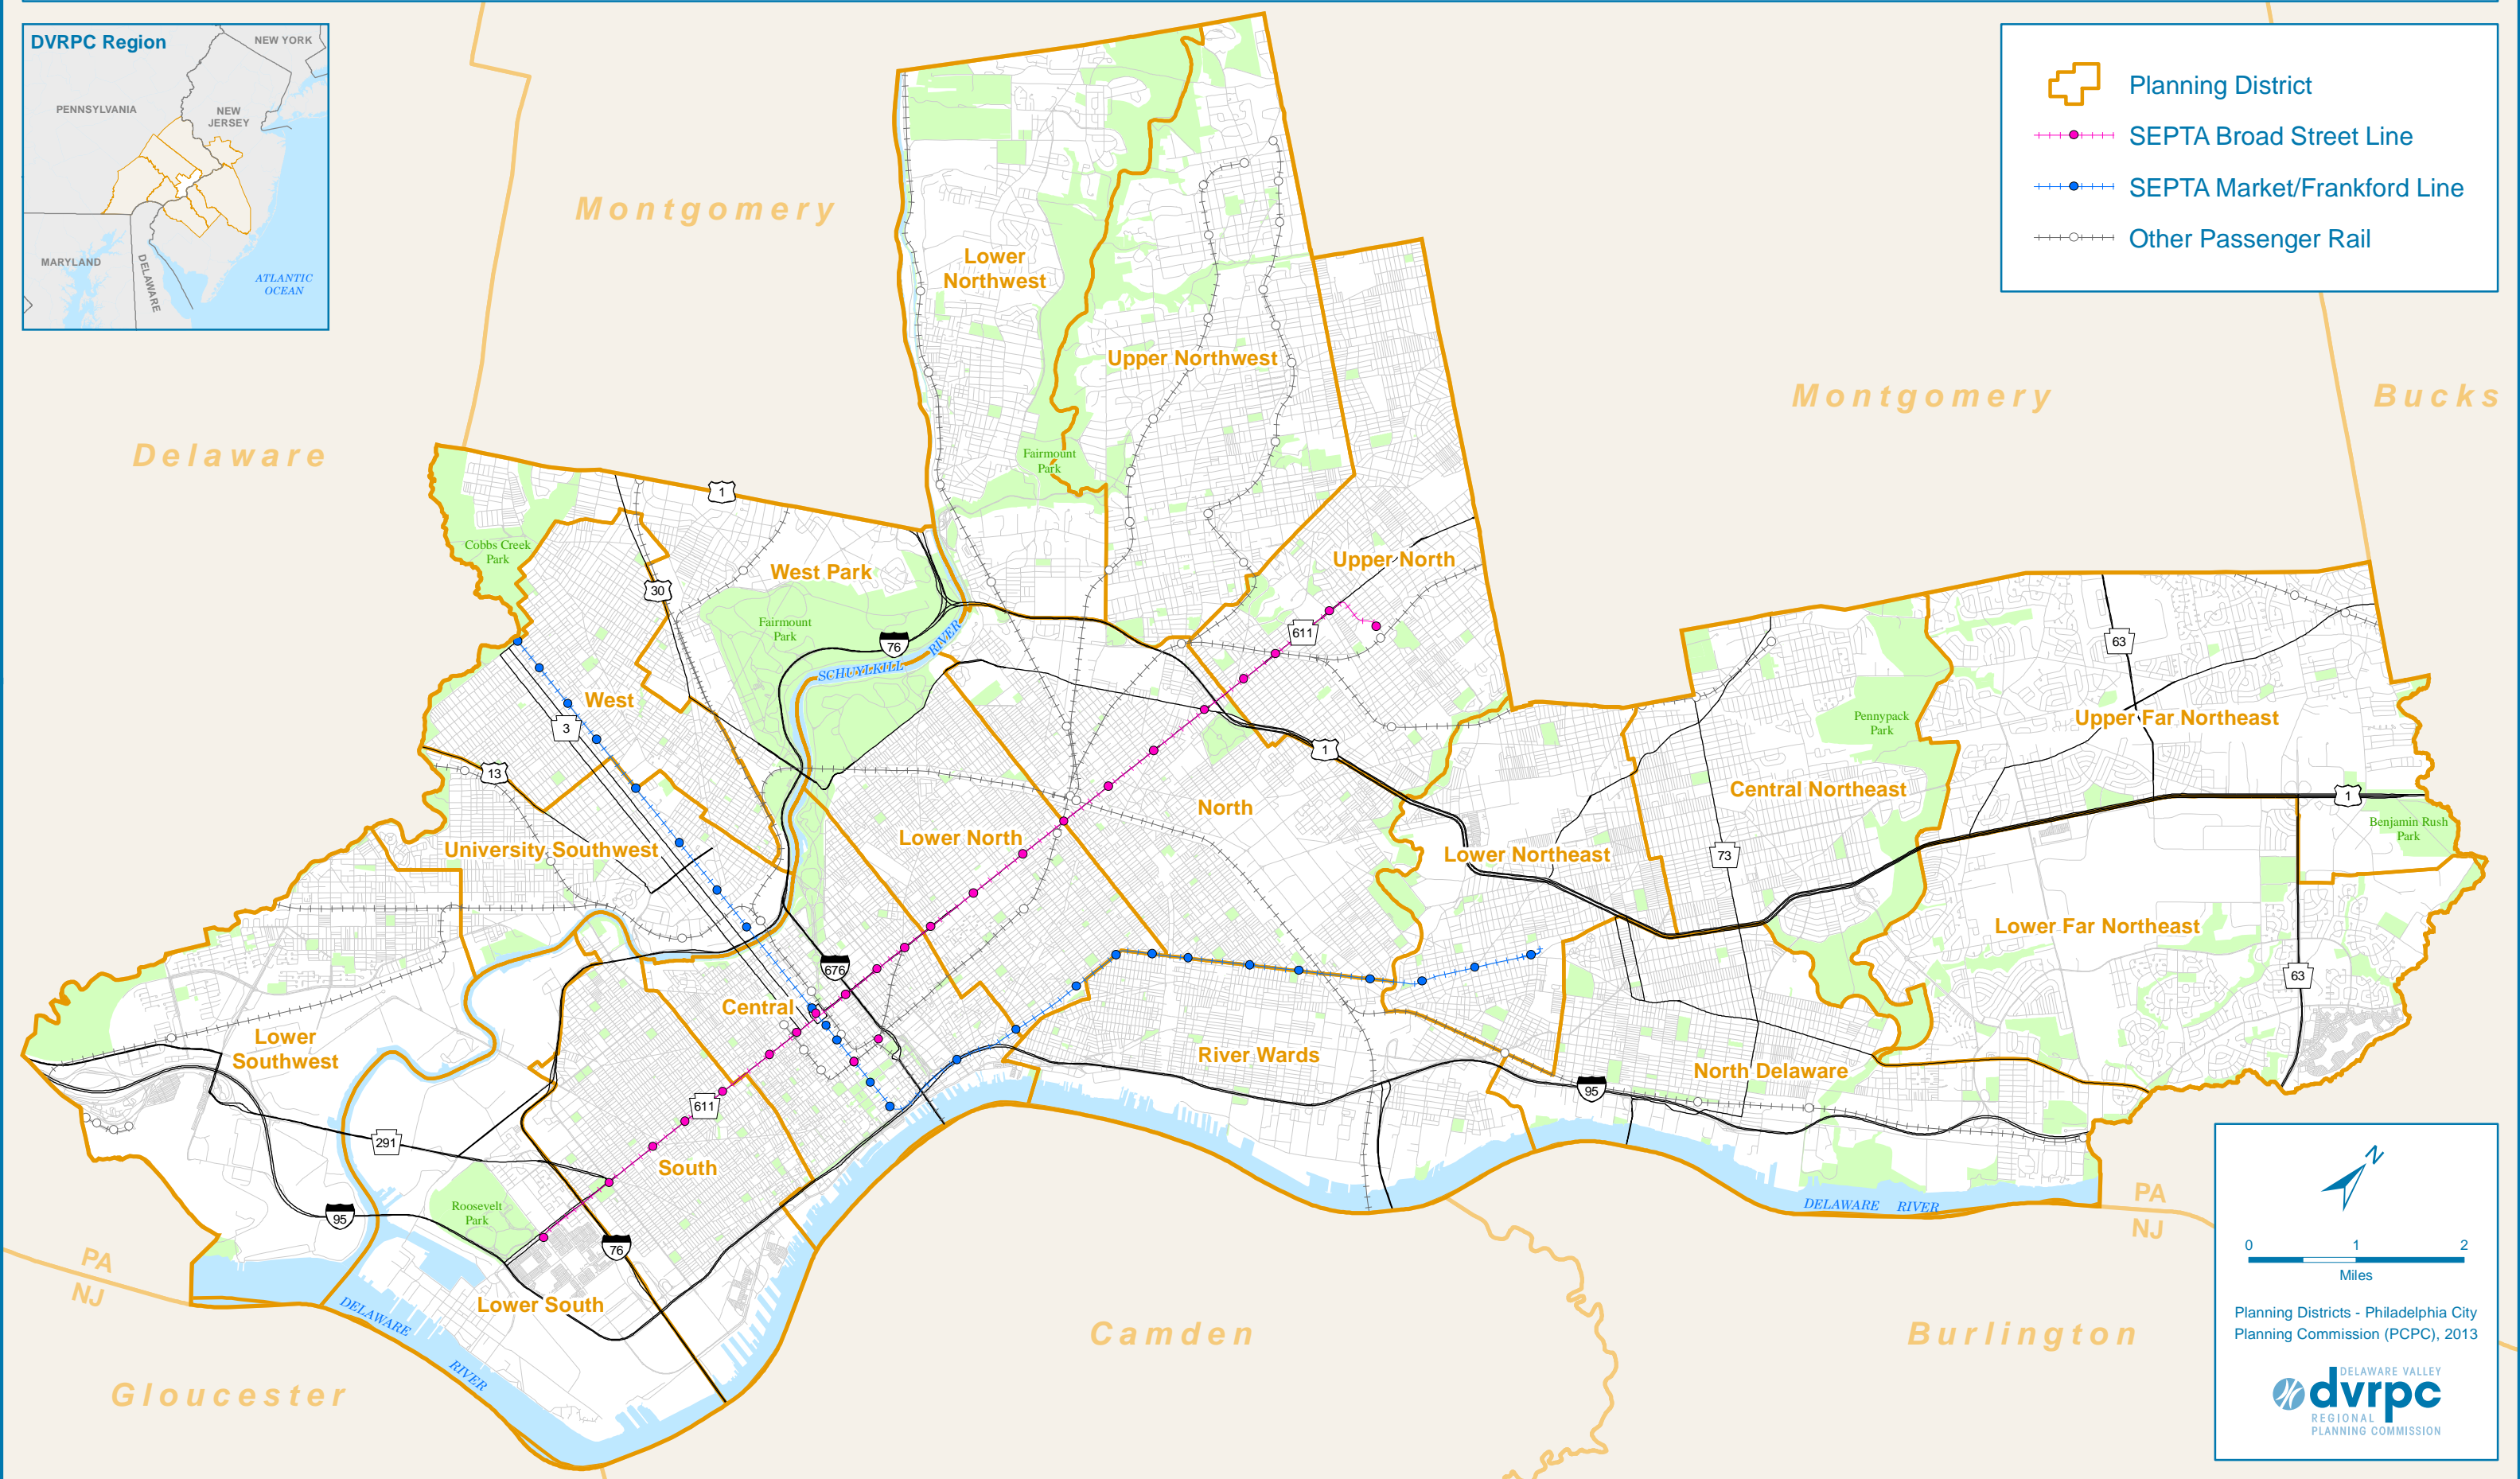

City of Philadelphia, PA - Planning Districts

- Planning District
- SEPTA Broad Street Line
- SEPTA Market/Frankford Line
- Other Passenger Rail

0 1 2
Miles

Planning Districts - Philadelphia City Planning Commission (PCPC), 2013

DELAWARE VALLEY
dvrpc
REGIONAL
PLANNING COMMISSION