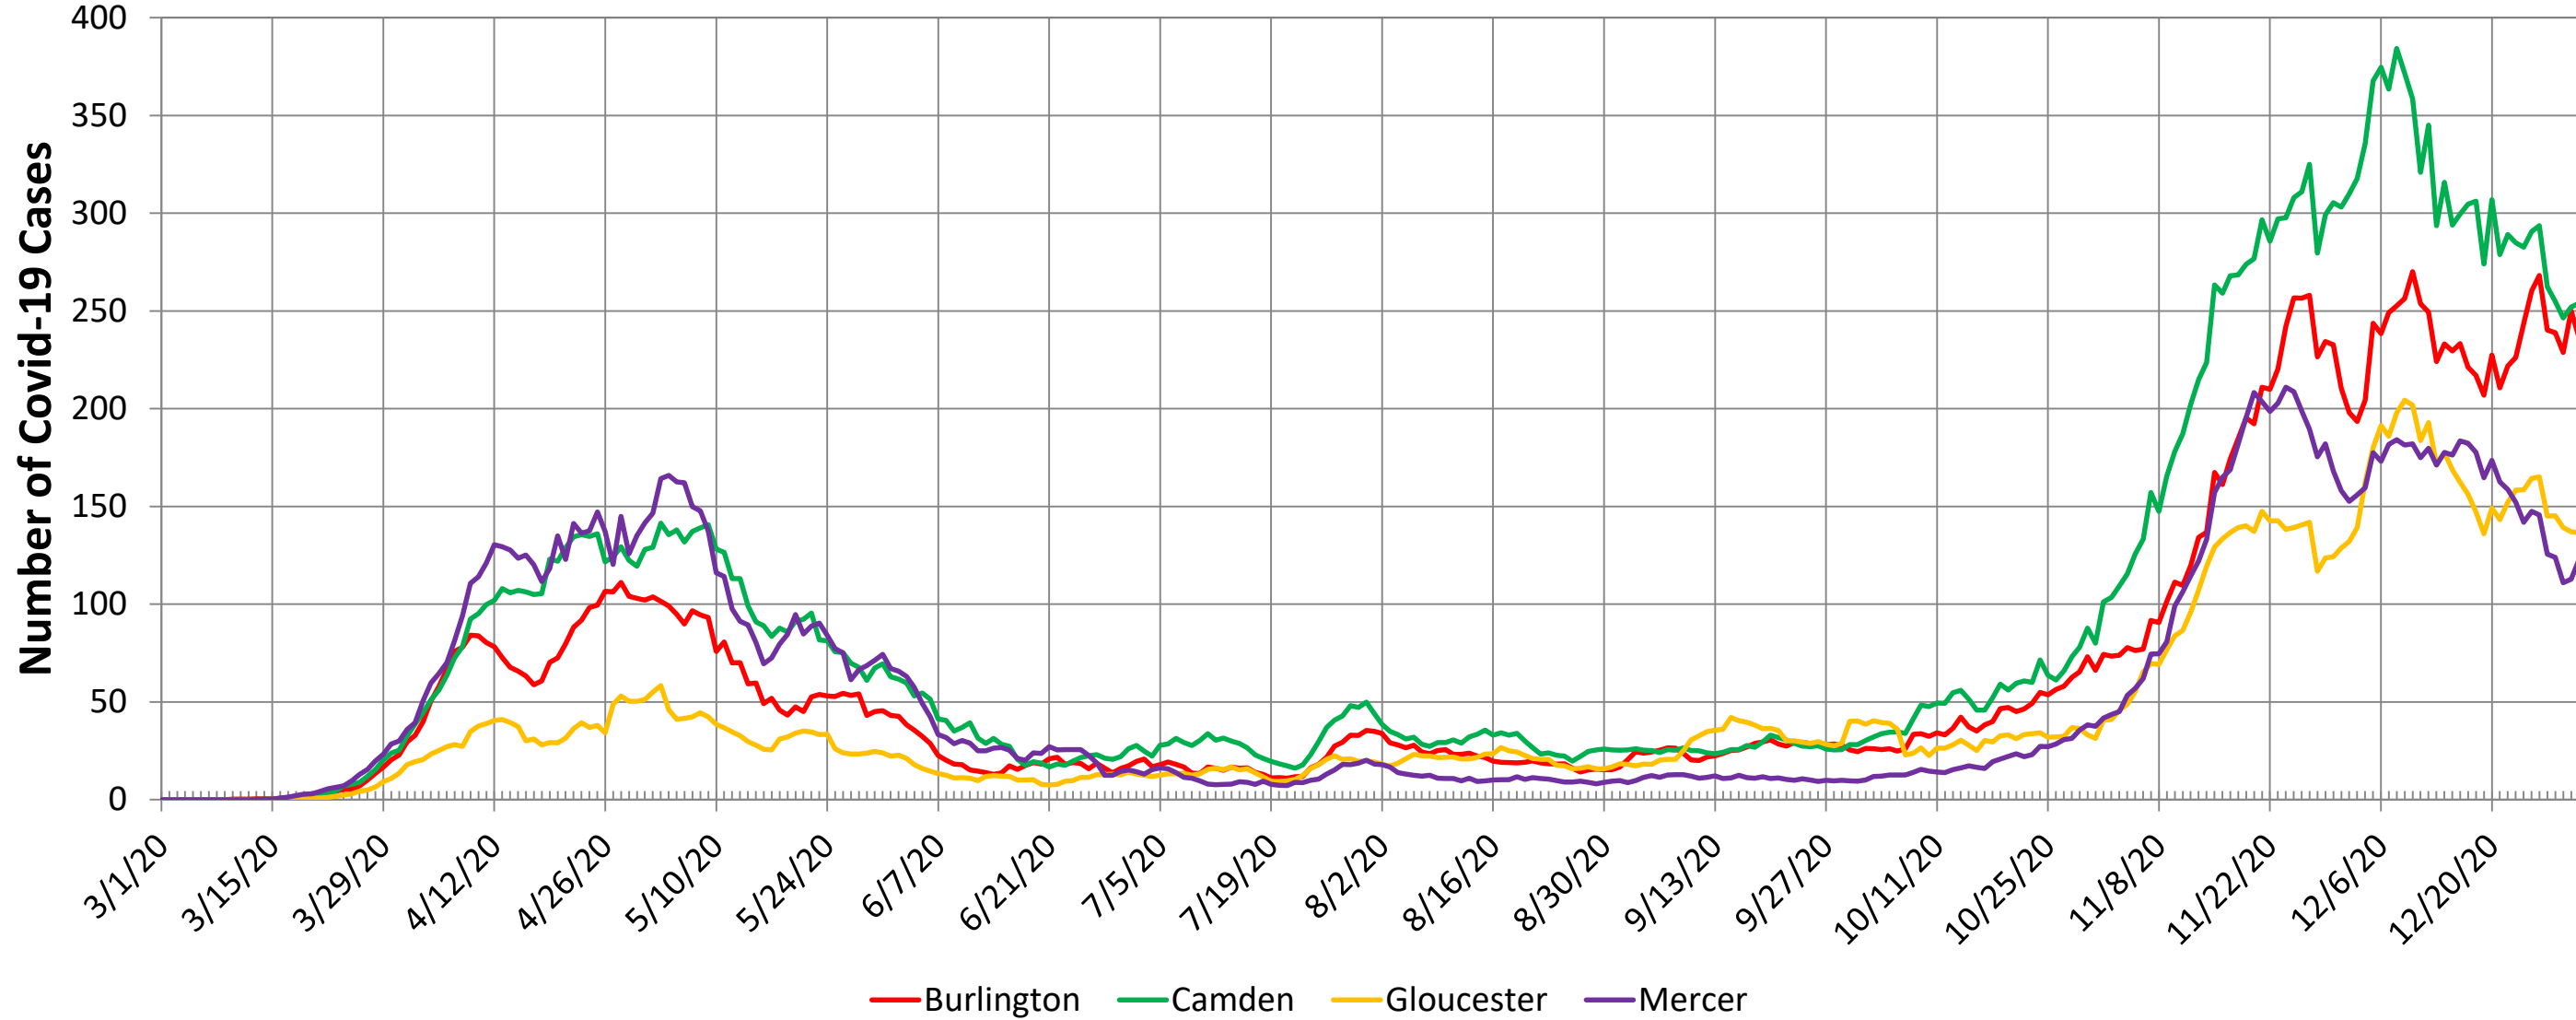

Number of COVID-19 Cases for PA Portion of the DVRPC Region (7-day Moving Average)

Source: Maryland Transportation Institute (2020). University of Maryland COVID-19 Impact Analysis Platform, <https://data.covid.umd.edu>, accessed through [December 31, 2020], University of Maryland, College Park, USA

Number of COVID-19 Cases for NJ Portion of the DVRPC Region (7-day Moving Average)

Source: Maryland Transportation Institute (2020). University of Maryland COVID-19 Impact Analysis Platform, <https://data.covid.umd.edu>, accessed through [December 31, 2020], University of Maryland, College Park, USA