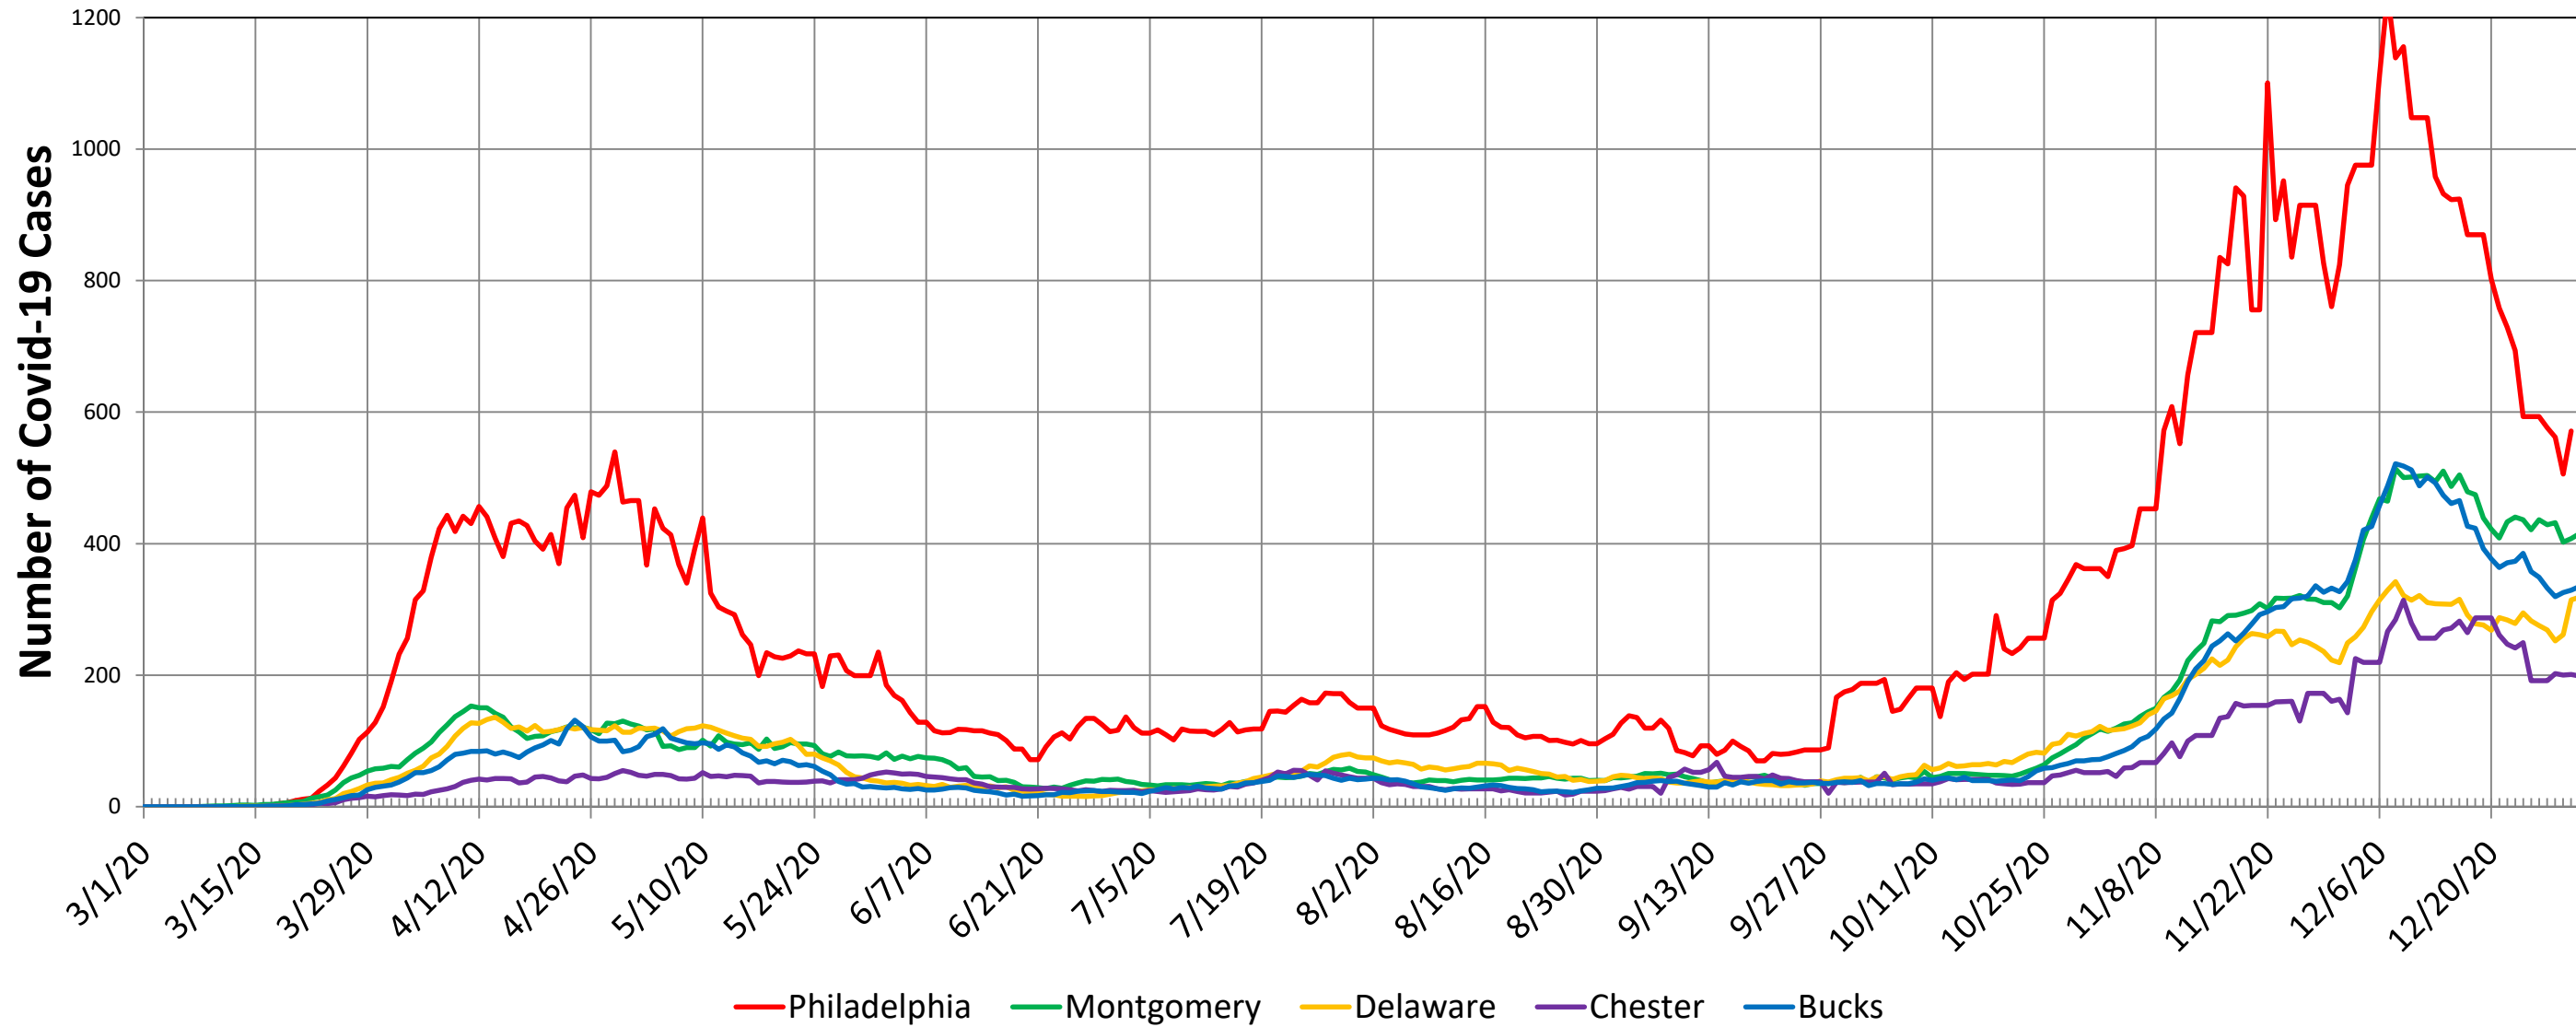

Number of COVID-19 Cases for PA Portion of the DVRPC Region (7-day Moving Average)

Source: Maryland Transportation Institute (2020). University of Maryland COVID-19 Impact Analysis Platform, <https://data.covid.umd.edu>, accessed through [December 31, 2020], University of Maryland, College Park, USA

Number of COVID-19 Cases for NJ Portion of the DVRPC Region (7-day Moving Average)

Source: Maryland Transportation Institute (2020). University of Maryland COVID-19 Impact Analysis Platform, <https://data.covid.umd.edu>, accessed through [December 31, 2020], University of Maryland, College Park, USA