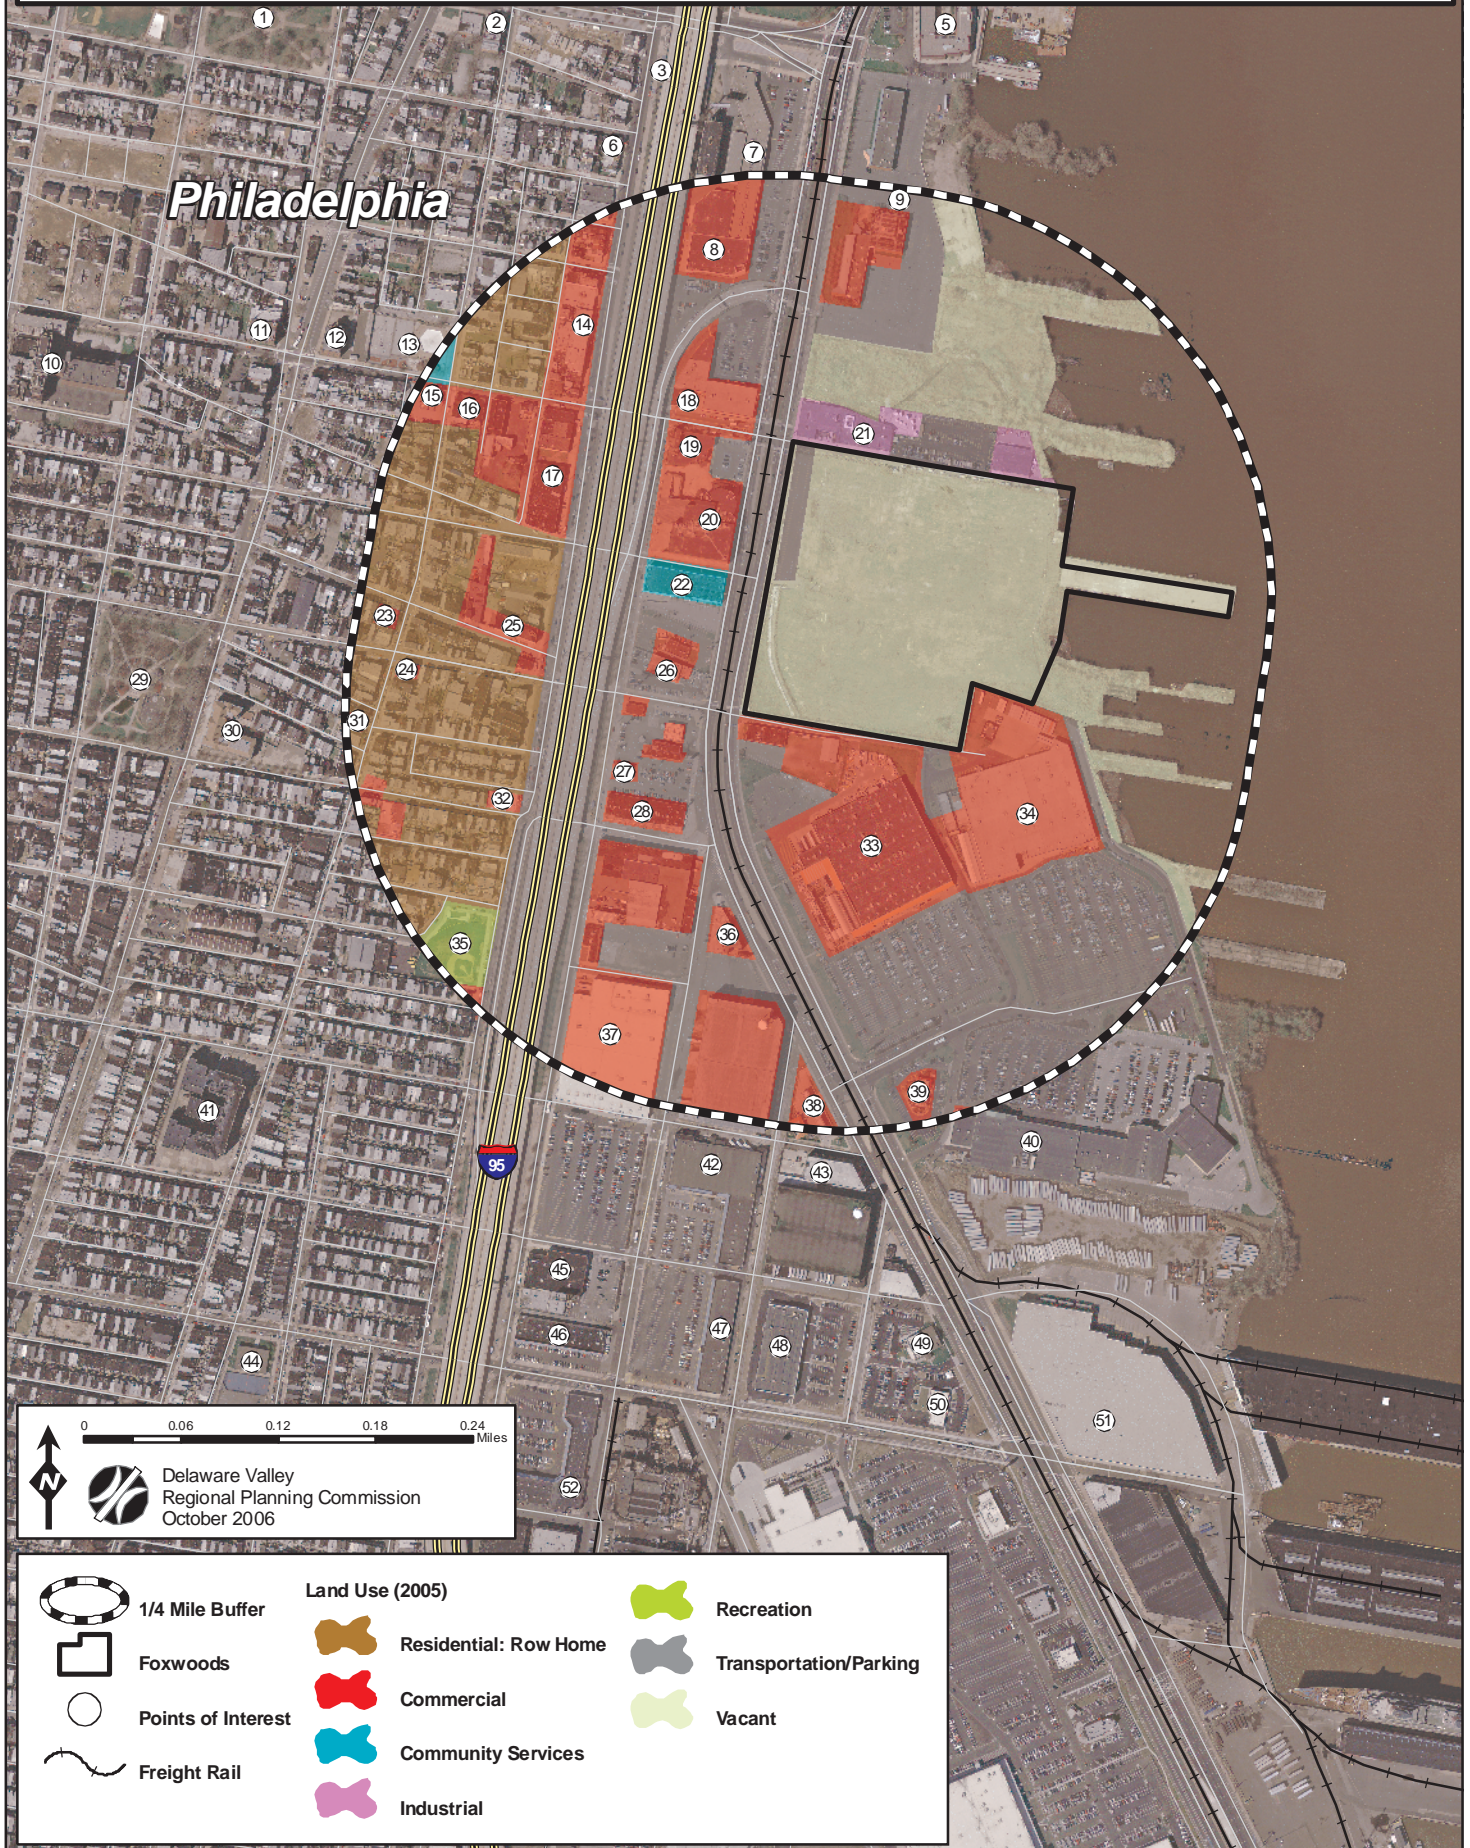

Impacts of Gaming in Greater Philadelphia

Map 8: Foxwoods Land Use

Impacts of Gaming in Greater Philadelphia

Points of Interest

Map 8: Foxwoods Land Use

- 1 - Jefferson Square
- 2 - Mummers Museum
- 3 - Rizzo Ice Rink
- 4 - Gloria Dei Nat. Historic Site
- 5 - United States Coast Guard
- 6 - La Vigna
- 7 - Riverview Plaza
- 8 - Pep Boys
- 9 - Sheet Metal Workers Local 19
- 10 - Mt. Sinai Hospital
- 11 - St. John the Evangelist Church
- 12 - Sacred Heart Catholic School
- 13 - Herron Playground
- 14 - Freda Corporation
- 15 - Shamrock Pub
- 16 - A & P Laminating
- 17 - Culinary Concepts
DaVita Dialysis Center
Urban Sun Tanning
- 18 - Staples
Remax
Working Occupational
- 19 - Engine 46 Steakhouse
Gameworks
- 20 - UA Theater
- 21 - Comcast
- 22 - McGee Rehab Center
Childcare Information Services
- 23 - Dee's Pub
Irish Bliss
- 24 - Rachubinski Funeral Home
- 25 - Indoor Pistol Range
- 26 - Burger King
Penn Dot Drivers Center
- 27 - Gas Station
Nelson Auto Tags
Major League Quick Lube
- 28 - Wawa
Little Sicily Pizza
Hilti
- 29 - Dickinson Square
- 30 - Abigail Vare E.S.
- 31 - 2nd Street Pizza
- 32 - Nationwide Insurance
- 33 - Home Depot
- 34 - Wal-Mart
- 35 - Edward J. McBride Sports Complex
- 36 - Club Risque
- 37 - Target
- 38 - BP & Dunkin Donuts
- 39 - McDonald's
- 40 - Super Fresh
Old Navy
Bath & Body Works
- 41 - Furness High School
- 42 - Shop Rite
Payless Shoes
Mandees
- 43 - Show & Tell
- 44 - Whitman Library
- 45 - Office Max
- 46 - Snyder Plaza North
- 47 - Model's Sporting Goods
Chuck E. Cheese
IHOP
- 48 - Monster Pets
Bare Feet Shoes
Wine & Spirits
- 49 - Famous Dave's
- 50 - Bank of America
- 51 - Penn Warehouse & Distribution
- 52 - Snyder Plaza South