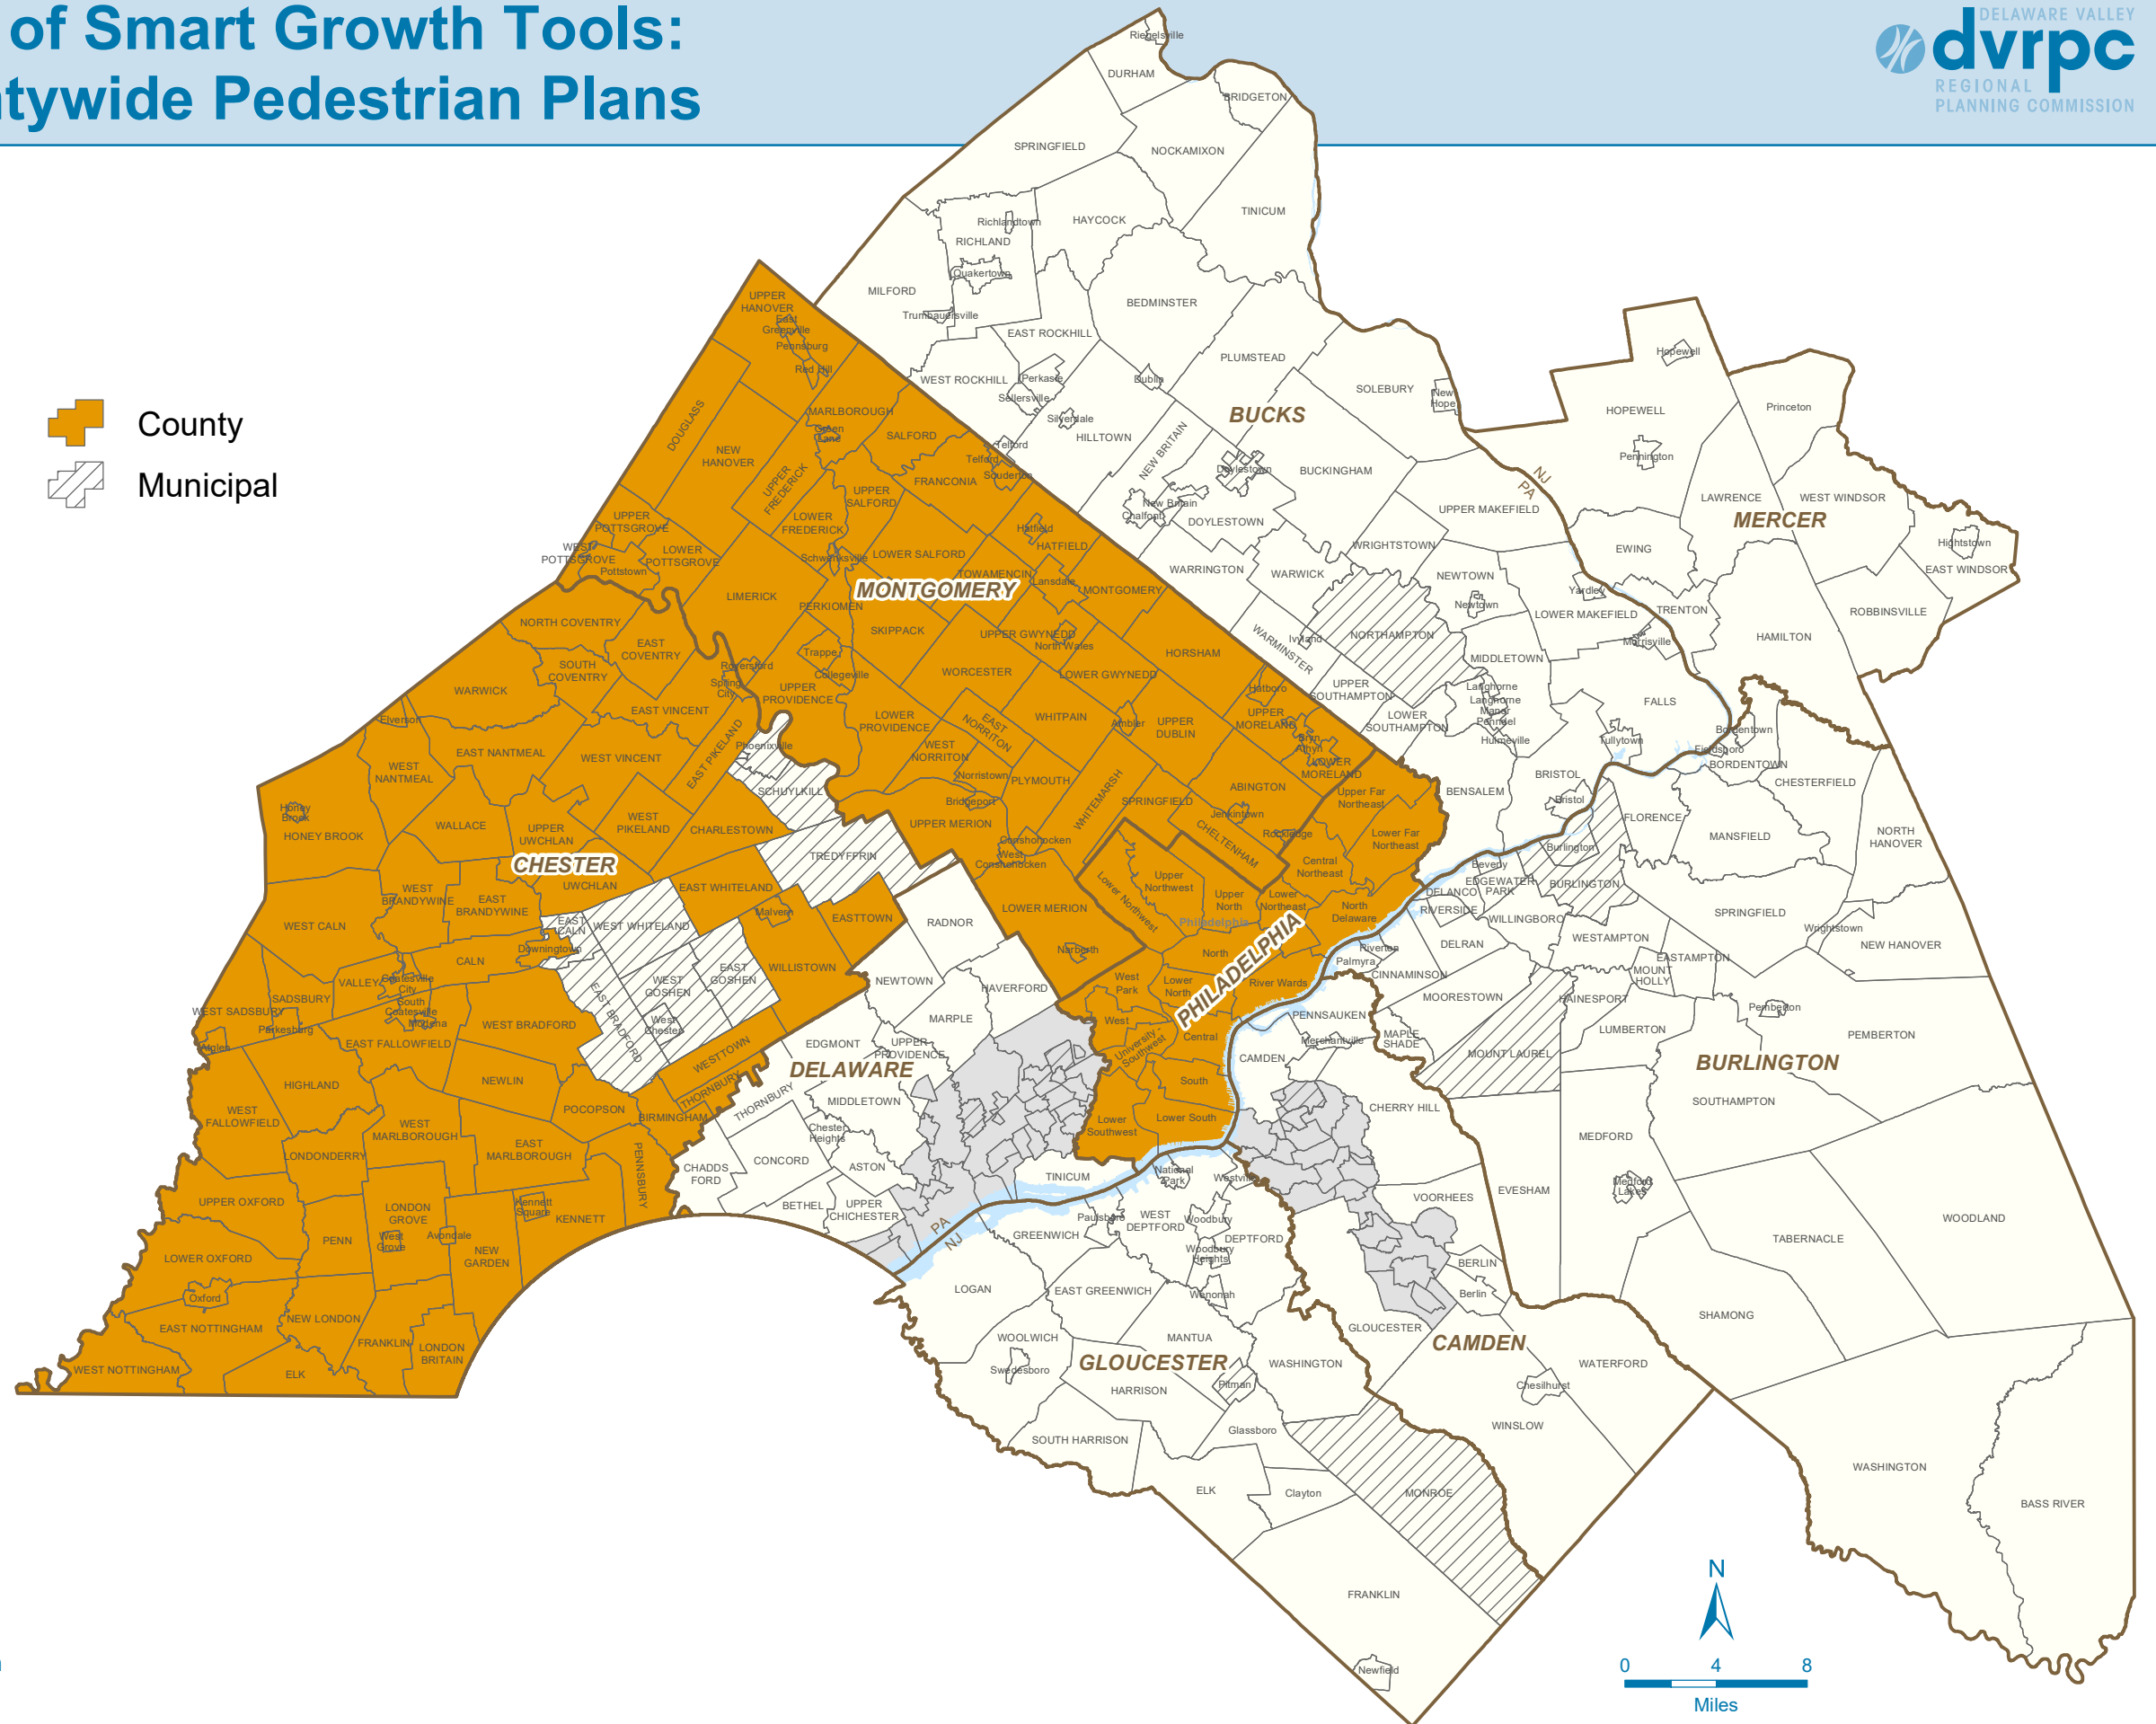

Municipal Adoption of Smart Growth Tools: Municipal and Countywide Pedestrian Plans

 County
 Municipal

Date: July 2020
 Source: County Planning Commissions and web research

* Planning Districts are shown for City of Philadelphia