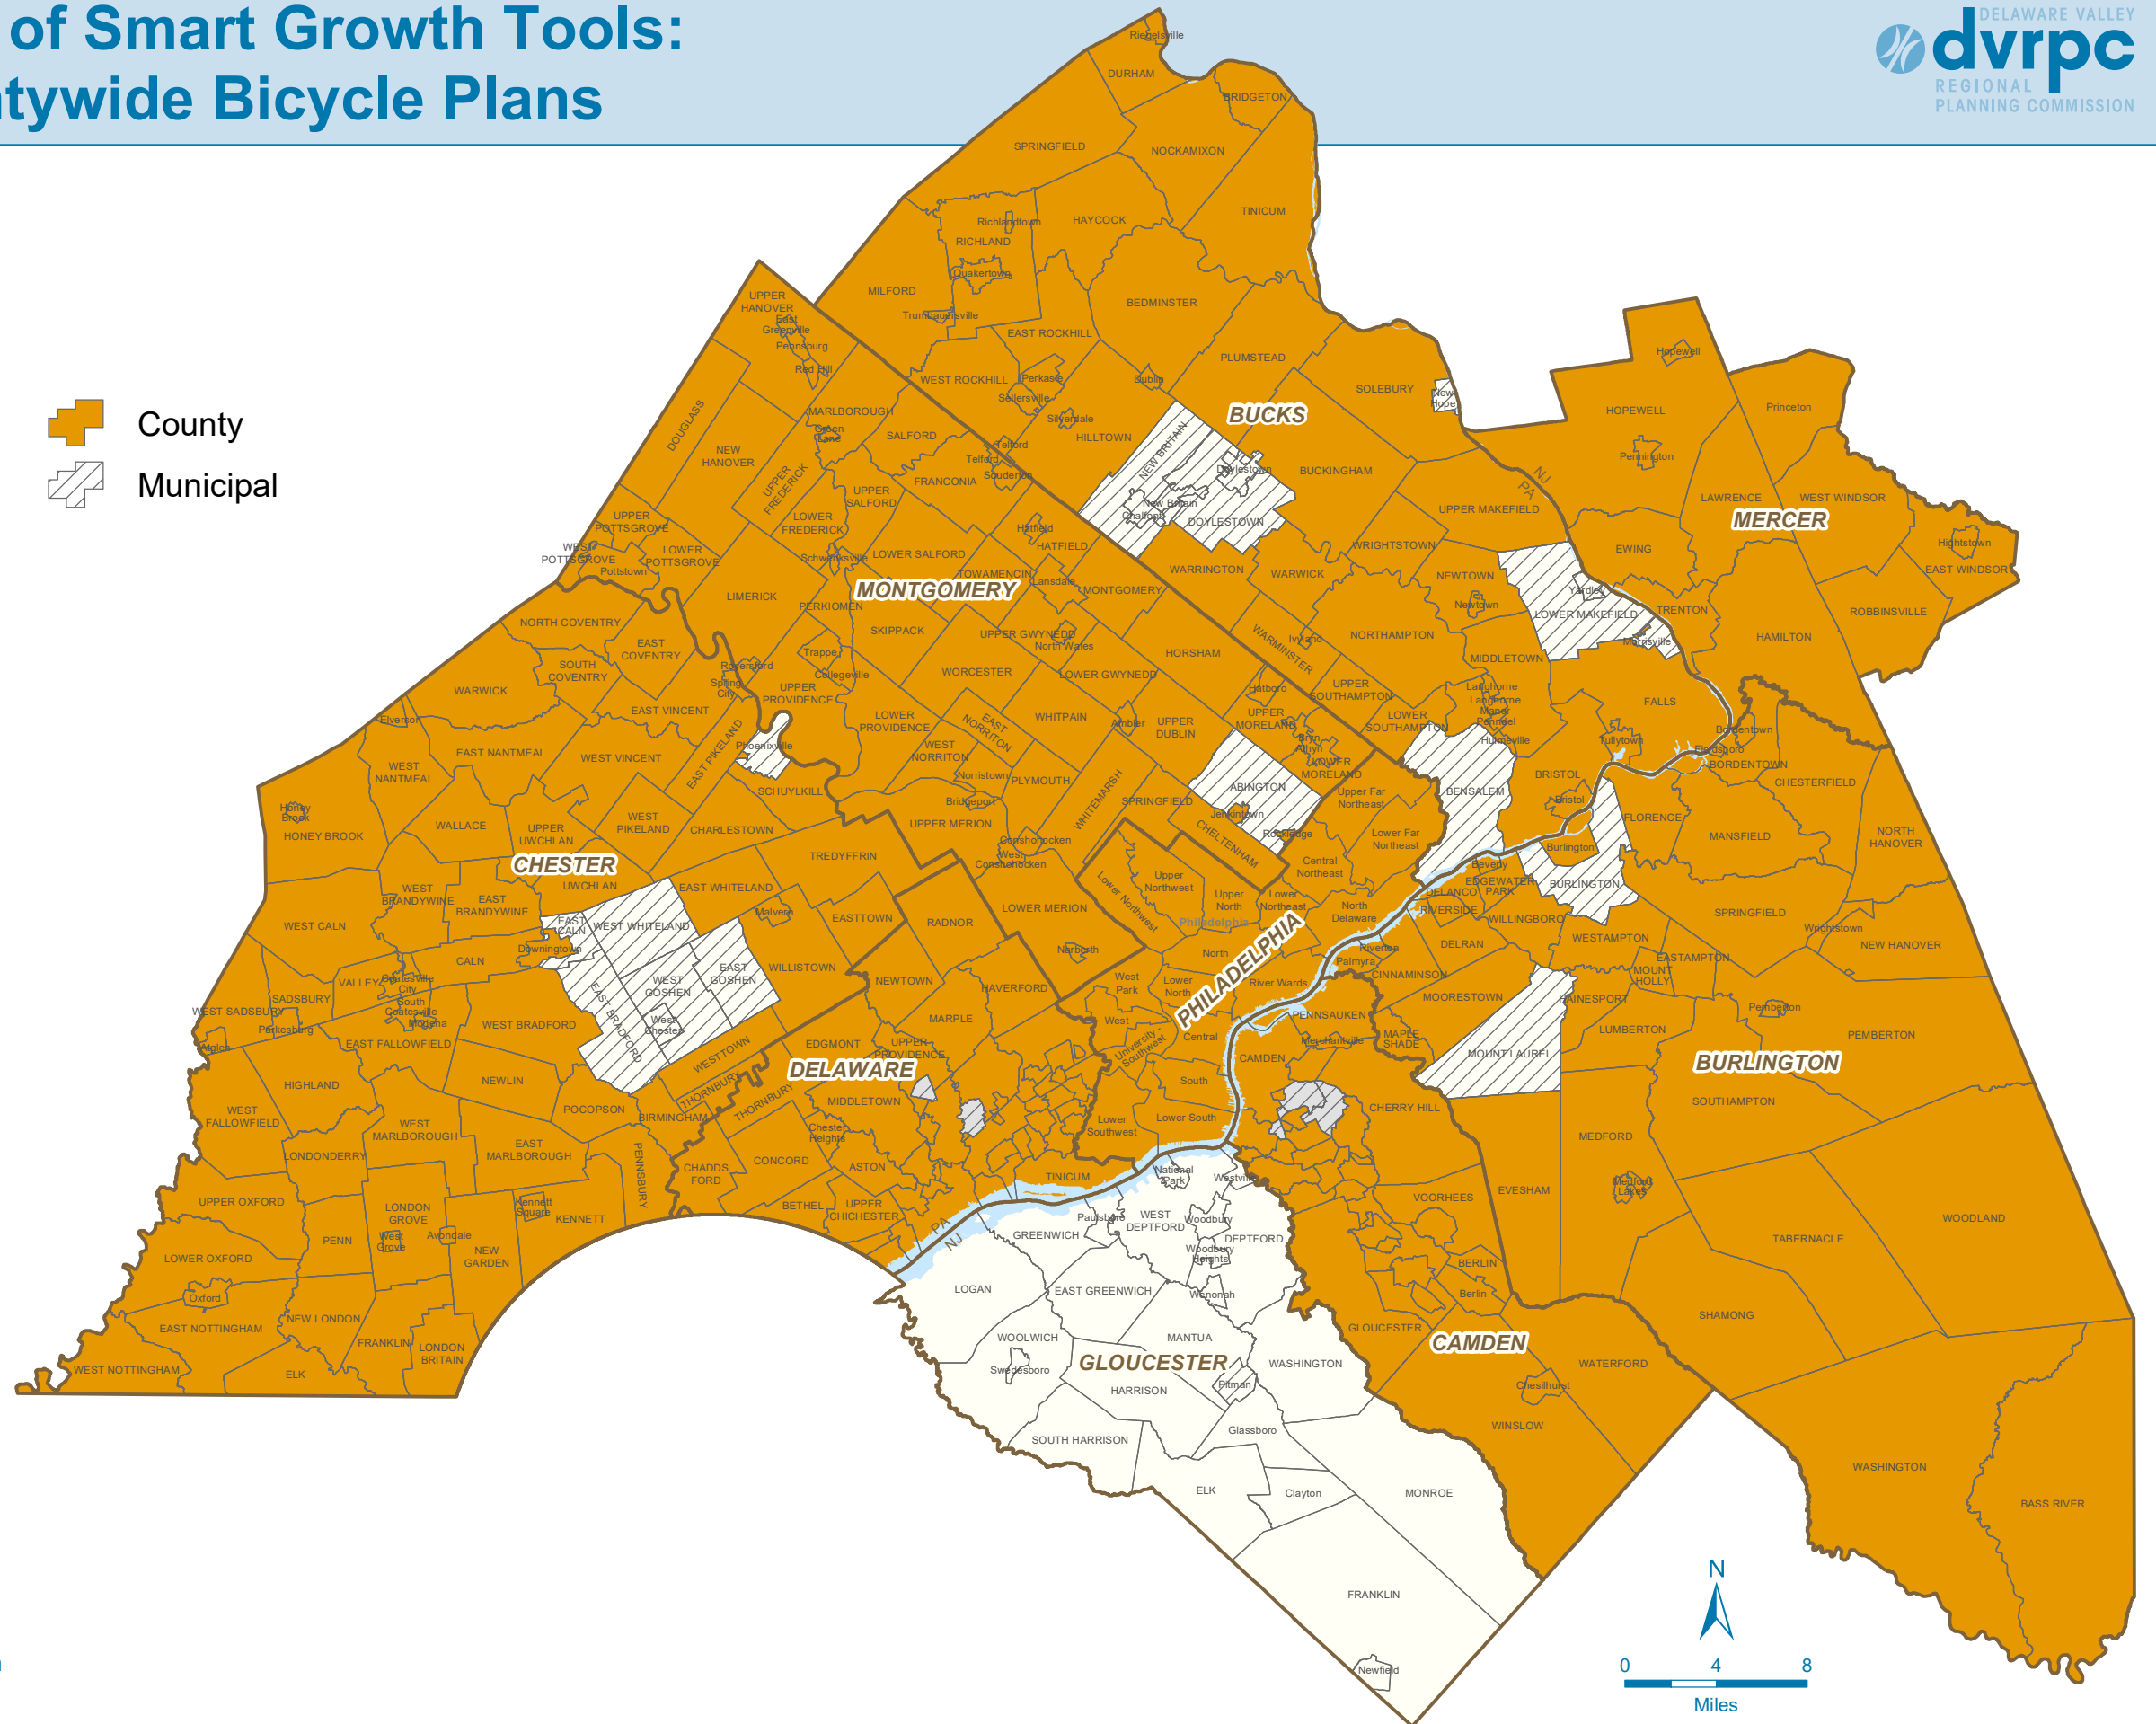

# Municipal Adoption of Smart Growth Tools: Municipal and Countywide Bicycle Plans

 County  
 Municipal

Date: July 2020  
 Source: County Planning Commissions and web research

\* Planning Districts are shown for City of Philadelphia