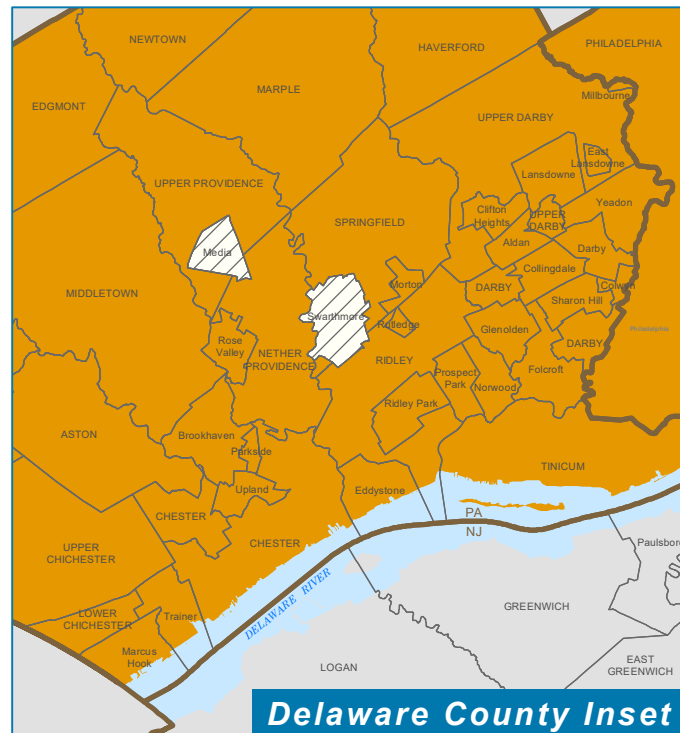

# Municipal Adoption of Smart Growth Tools: Municipal and Countywide Bicycle Plans

 County  
 Municipal

Date: July 2020  
 Source: County Planning Commissions and web research

\* Planning Districts are shown for City of Philadelphia