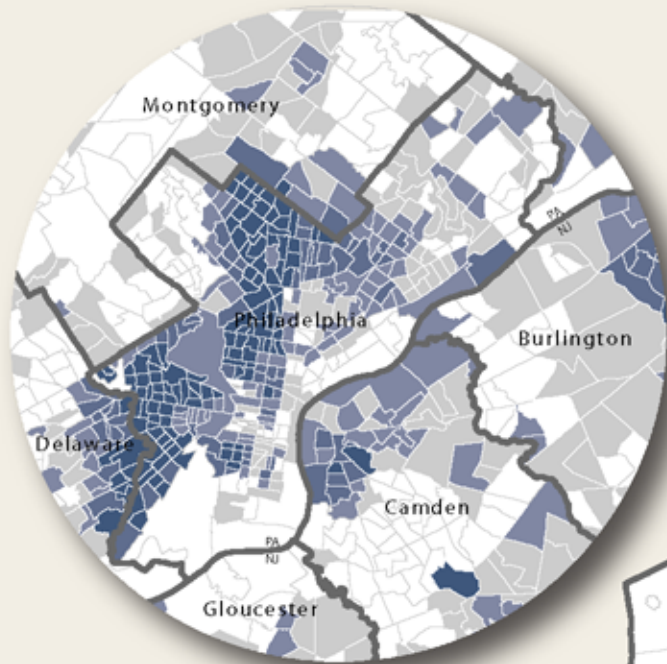

Concentrations of Non-Hispanic Minority Population

Non-Hispanic Minority Population Percent of Population by Tract (2010)

Percent of County	
Bucks (PA)	8.92%
Chester (PA)	11.47%
Gloucester (NJ)	13.79%
Montgomery (PA)	16.76%
Burlington (NJ)	22.93%
Delaware (PA)	24.92%
Camden (NJ)	25.52%
Regional Threshold	27.64%
Mercer (NJ)	30.47%
Philadelphia (PA)	50.87%

Sources: U.S. Census, DVRPC.