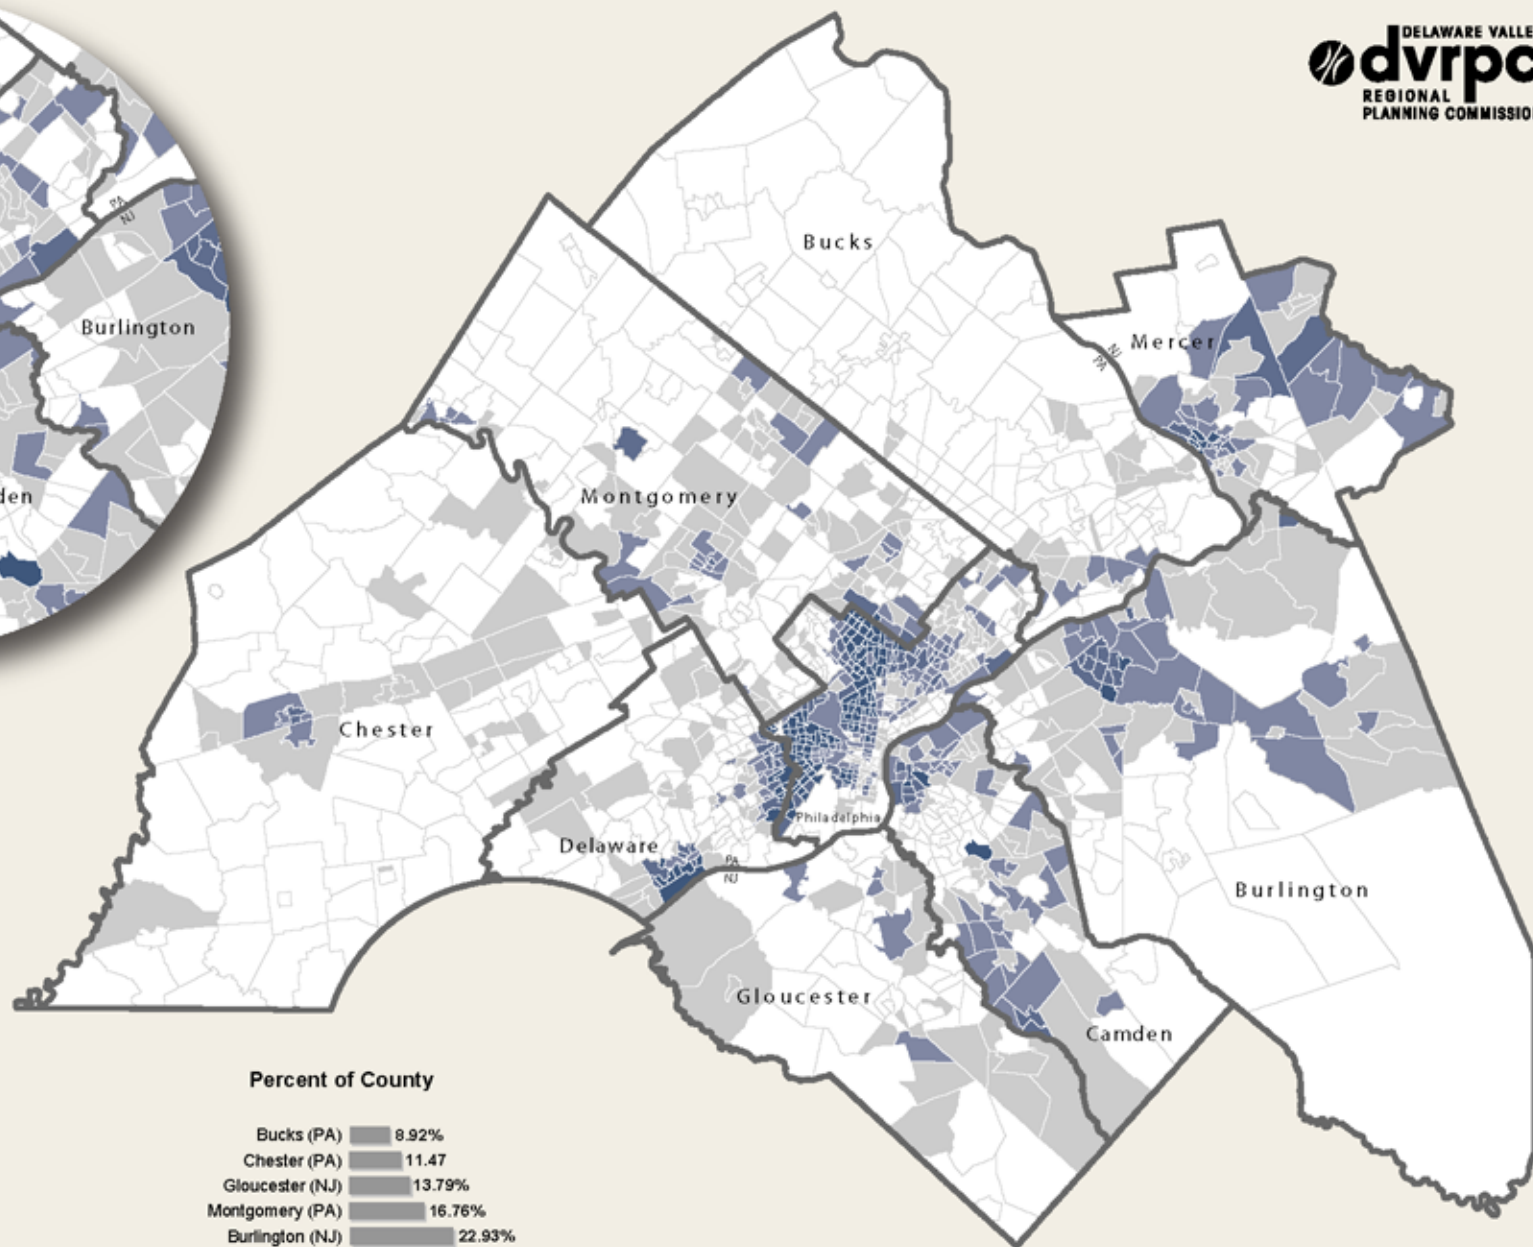

Concentrations of Non-Hispanic Minority Population

Non-Hispanic Minority Population Percent of Population by Tract (2010)

Percent of County	
Bucks (PA)	8.92%
Chester (PA)	11.47%
Gloucester (NJ)	13.79%
Montgomery (PA)	16.76%
Burlington (NJ)	22.93%
Delaware (PA)	24.92%
Camden (NJ)	25.52%
Regional Threshold	27.64%
Mercer (NJ)	30.47%
Philadelphia (PA)	50.87%

Sources: U.S. Census, DVRPC.