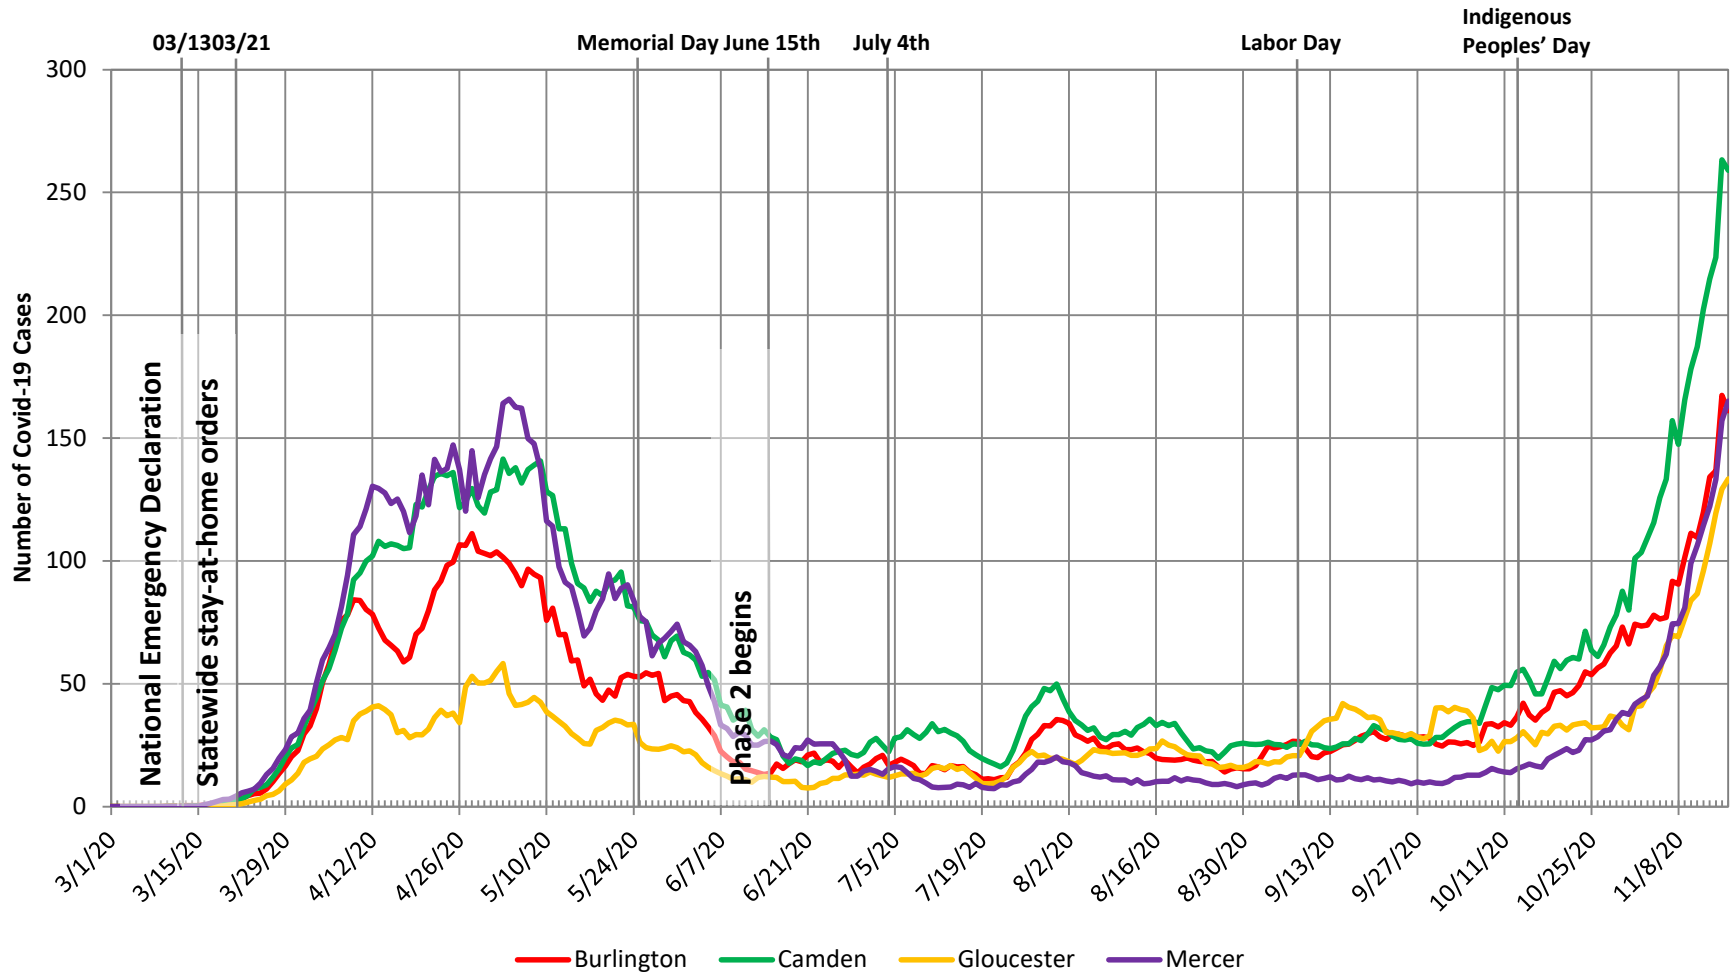

# Number of COVID-19 Cases for PA Portion of the DVRPC Region (7-day Average)

Source: Maryland Transportation Institute (2020). University of Maryland COVID-19 Impact Analysis Platform, <https://data.covid.umd.edu>, accessed through [August 31, 2020], University of Maryland, College Park, USA

# Number of COVID-19 Cases for NJ Portion of the DVRPC Region (7-day Average)

Source: Maryland Transportation Institute (2020). University of Maryland COVID-19 Impact Analysis Platform, <https://data.covid.umd.edu>, accessed through [November 16, 2020], University of Maryland, College Park, USA