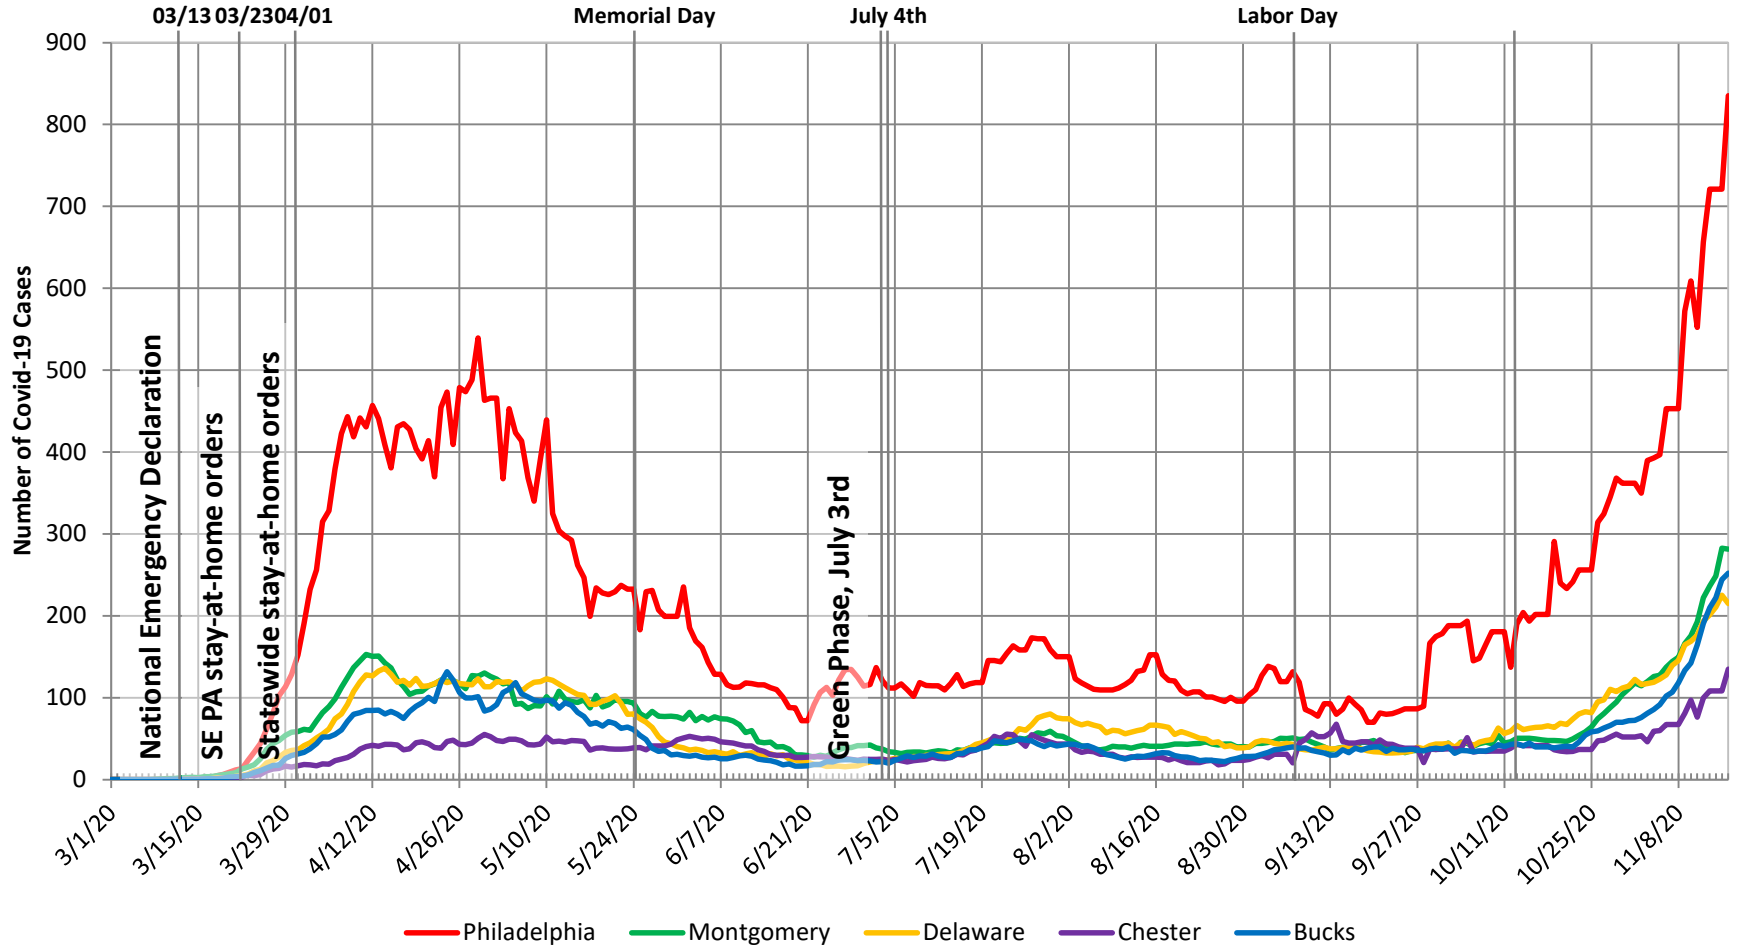

# Number of COVID-19 Cases for PA Portion of the DVRPC Region (7-day Average)

Source: Maryland Transportation Institute (2020). University of Maryland COVID-19 Impact Analysis Platform, <https://data.covid.umd.edu>, accessed through [August 31, 2020], University of Maryland, College Park, USA

# Number of COVID-19 Cases for NJ Portion of the DVRPC Region (7-day Average)

Source: Maryland Transportation Institute (2020). University of Maryland COVID-19 Impact Analysis Platform, <https://data.covid.umd.edu>, accessed through [November 16, 2020], University of Maryland, College Park, USA