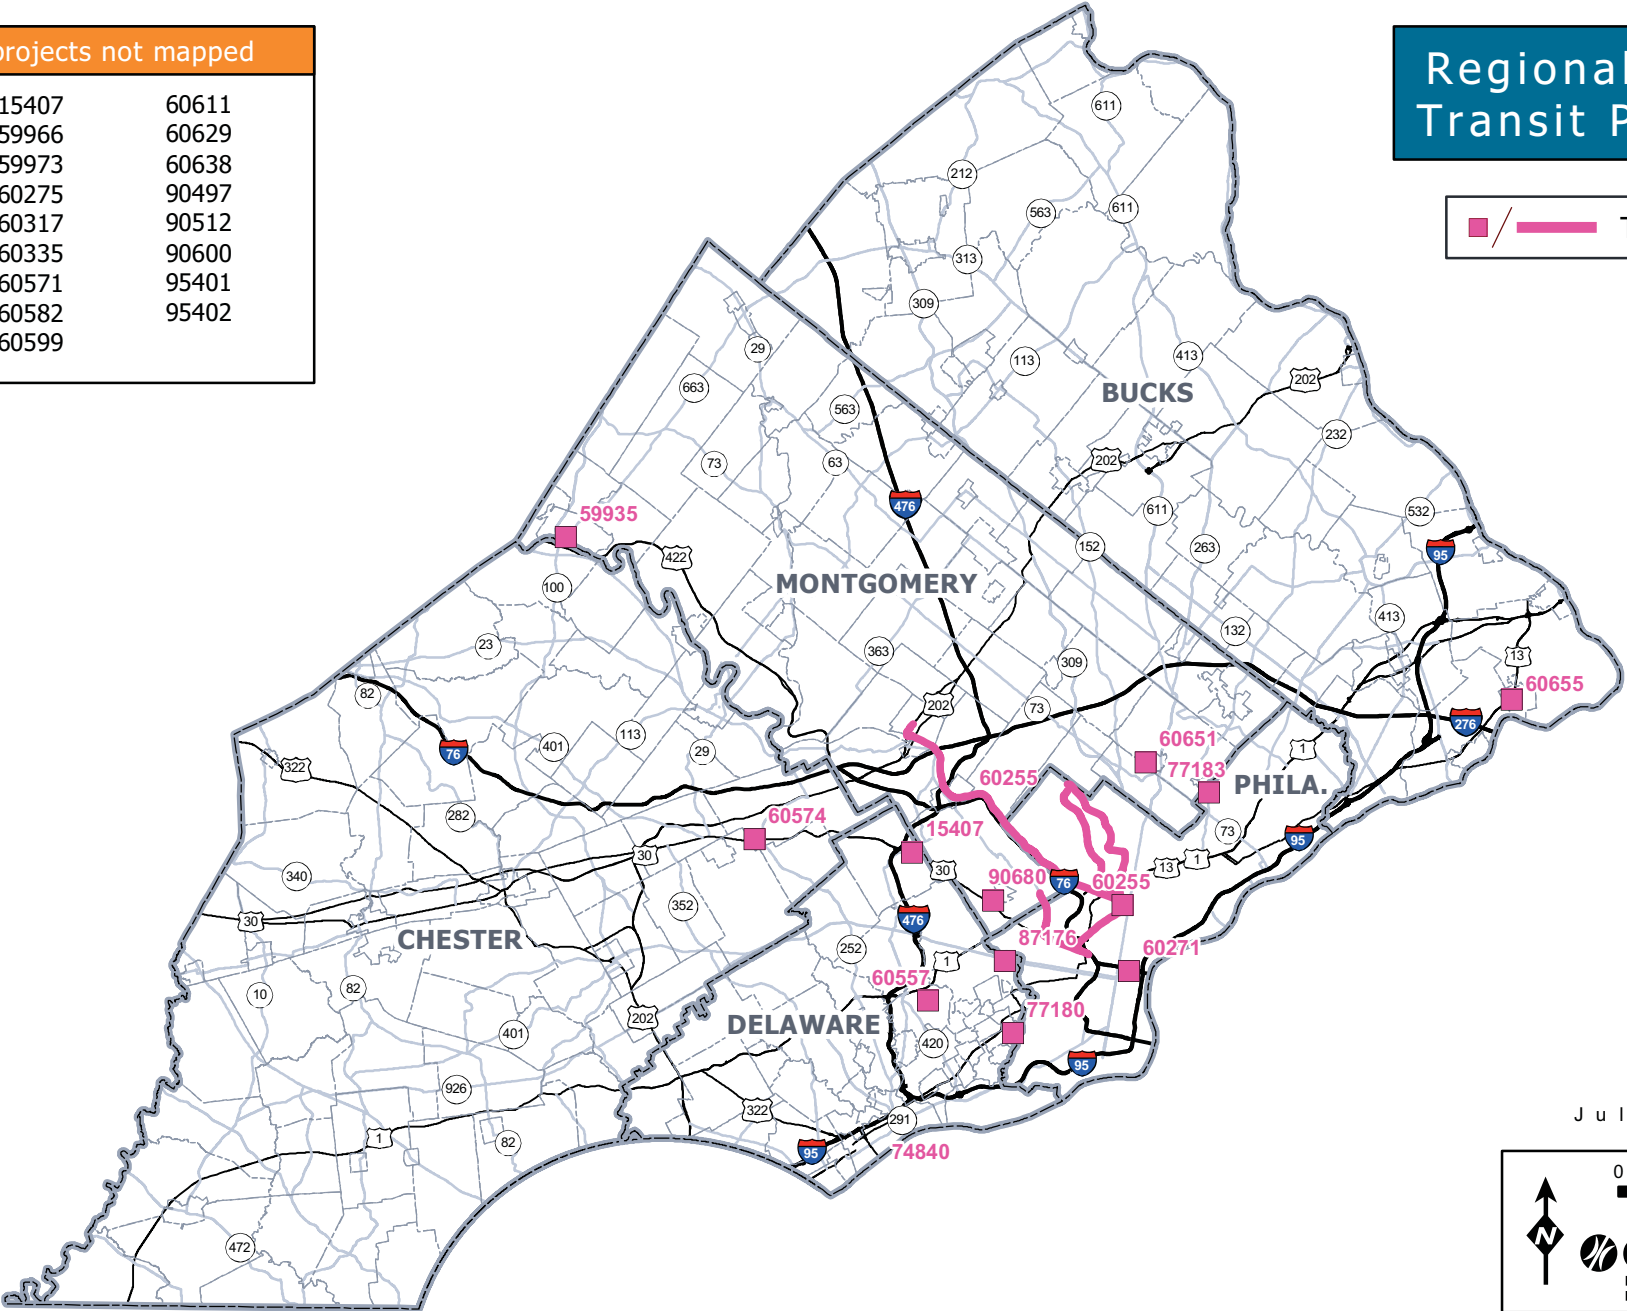

FY 2013 - 2016 Transportation Improvement Program

Regional Public Transit Program

█ / █ Transit Project

projects not mapped	
15407	60611
59966	60629
59973	60638
60275	90497
60317	90512
60335	90600
60571	95401
60582	95402
60599	

July 2012

0 2 4 6 Miles

dvrpc
DELAWARE VALLEY
REGIONAL
PLANNING COMMISSION