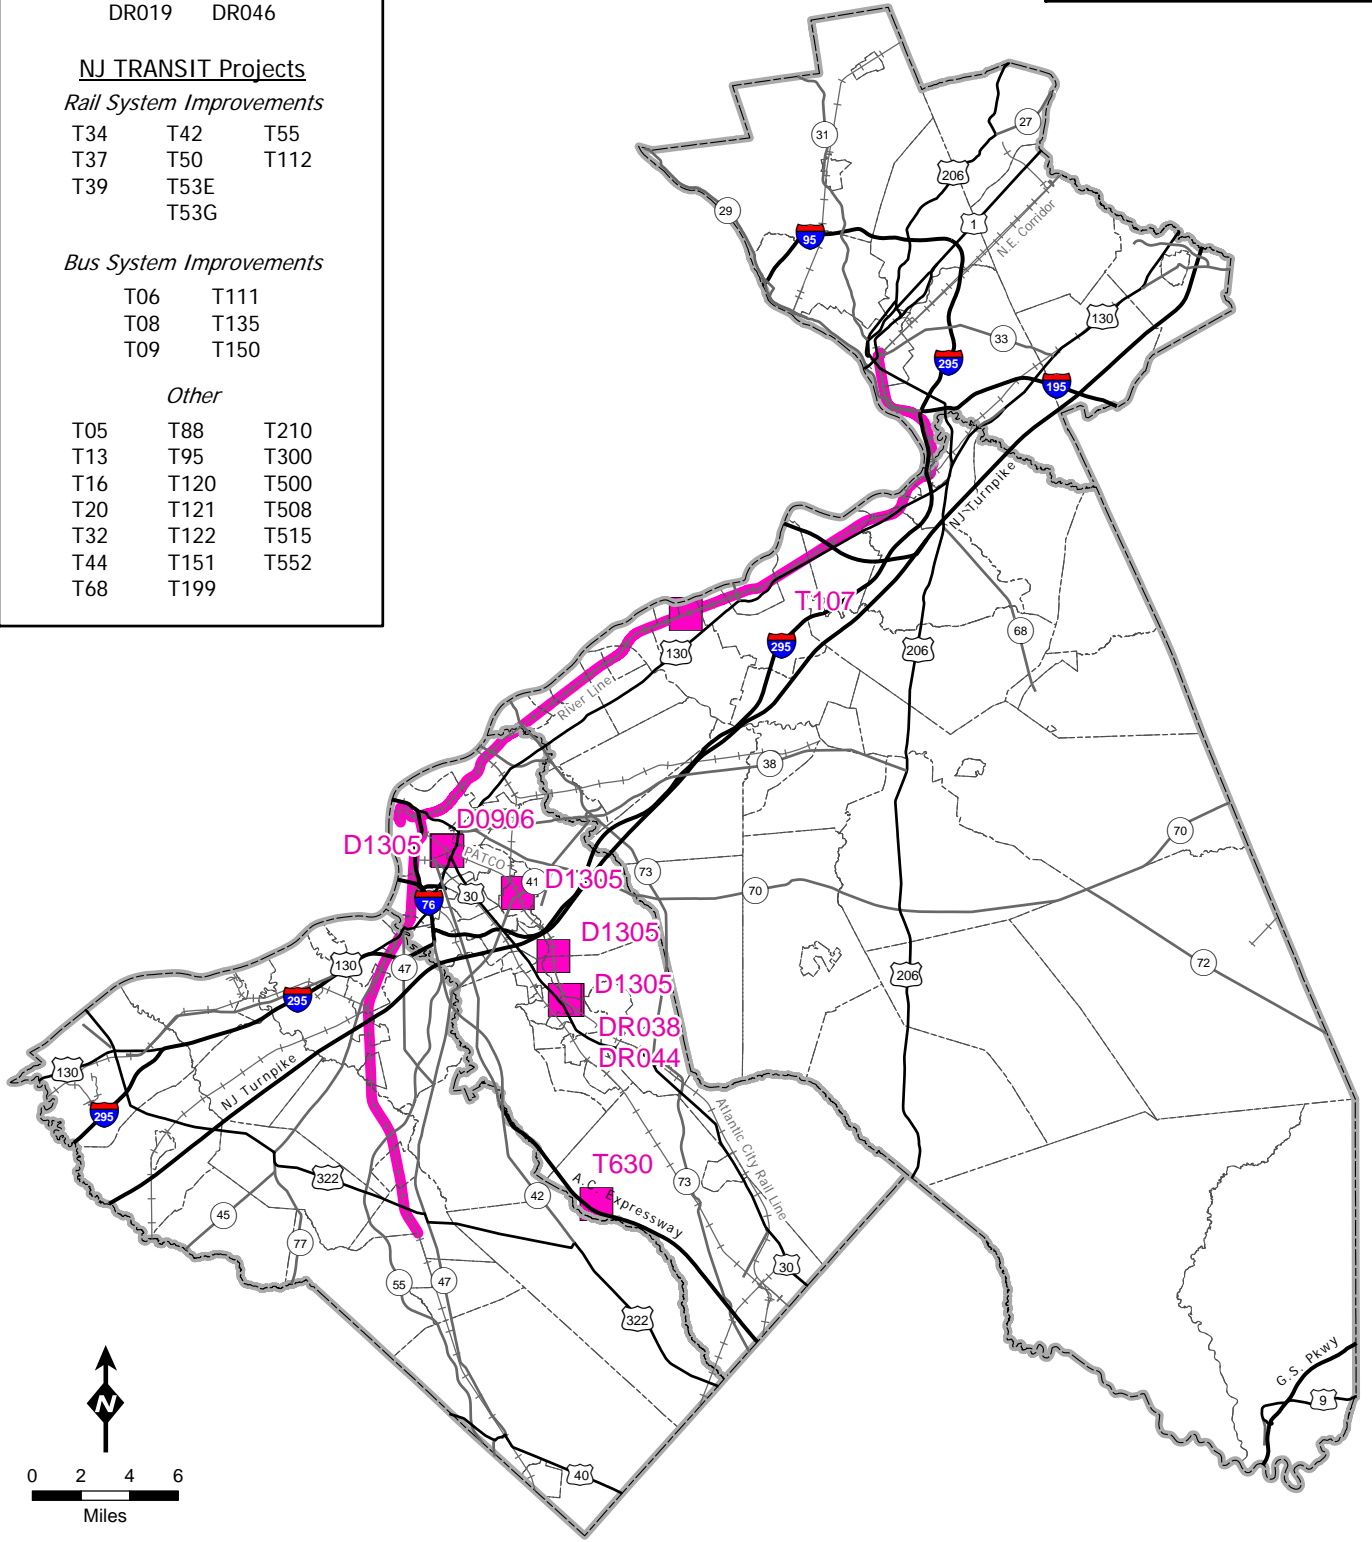

## projects not mapped

### NJ TRANSIT Projects

#### Rail System Improvements

T34 T42 T55  
 T37 T50 T112  
 T39 T53E  
 T53G

#### Other

T05 T88 T210  
 T13 T95 T300  
 T16 T120 T500  
 T20 T121 T508  
 T32 T122 T515  
 T44 T151 T552  
 T68 T199

New Jersey  
 Regional Public  
 Transit Program

Transit Program Project