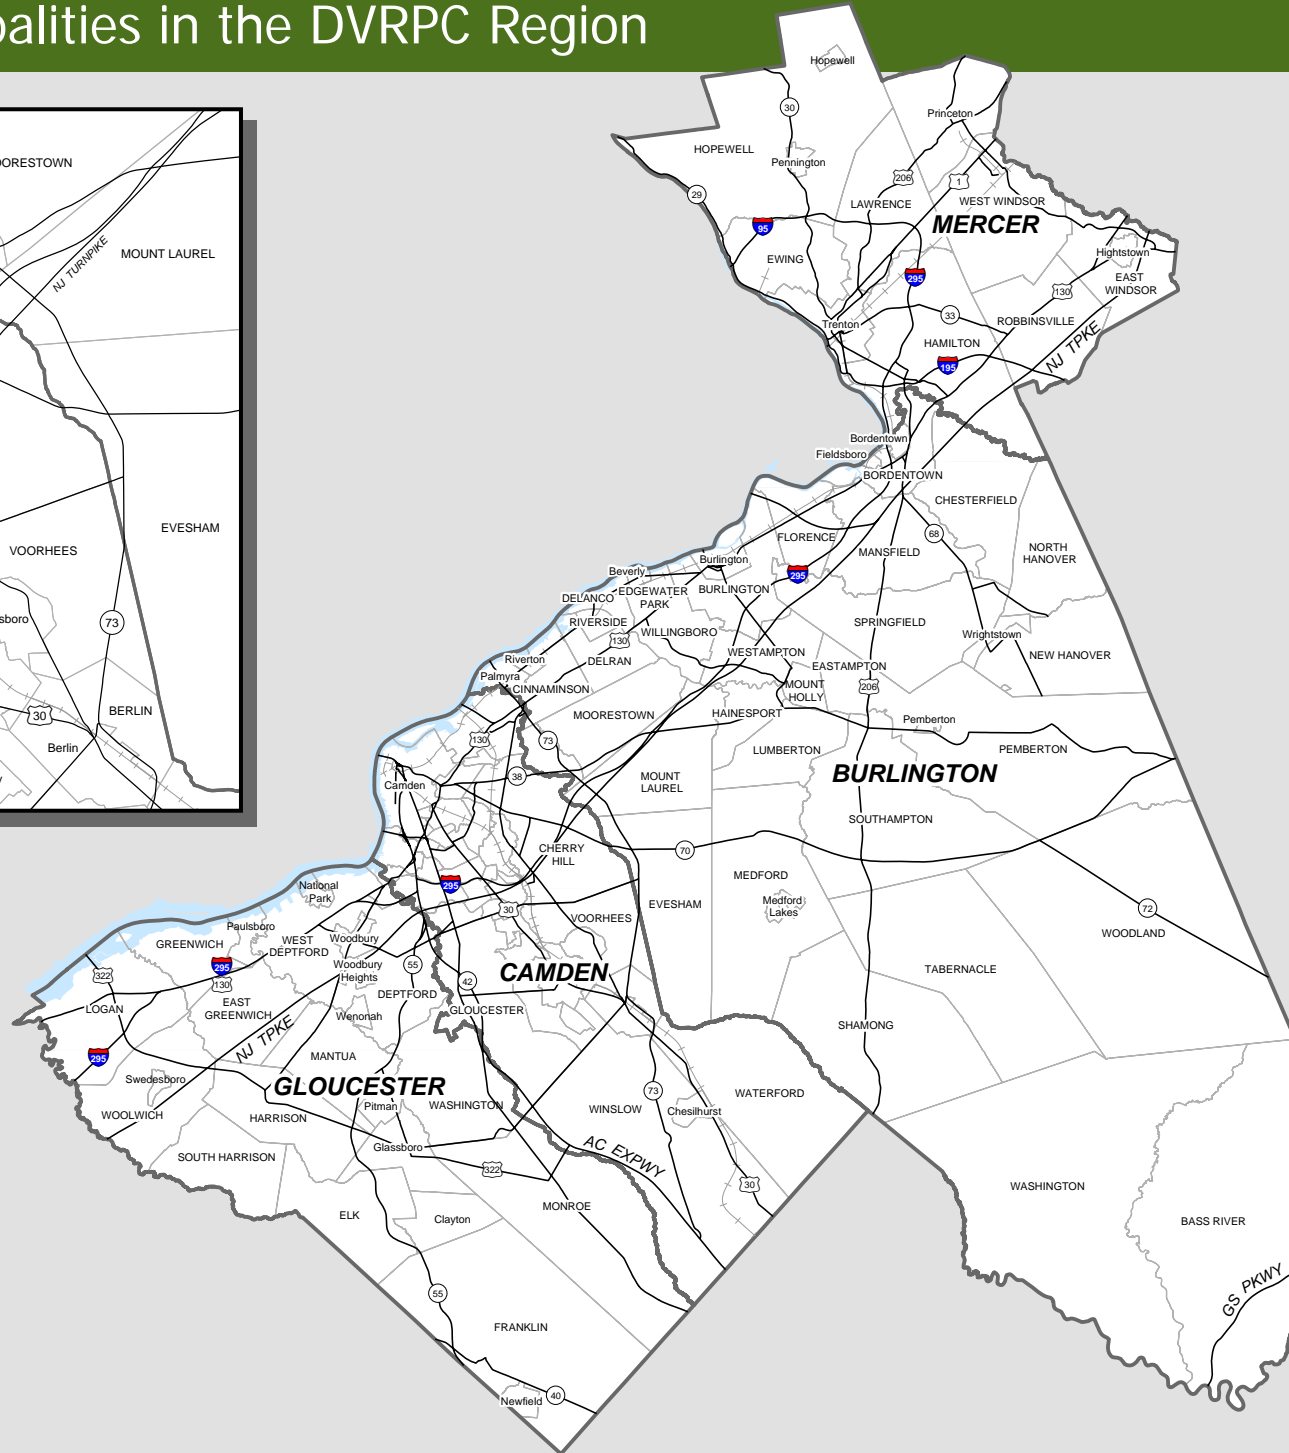

# New Jersey Municipalities in the DVRPC Region

0 2 4 6 8  
Miles

DELAWARE VALLEY  
**dvrpc**  
REGIONAL  
PLANNING COMMISSION

August 2013