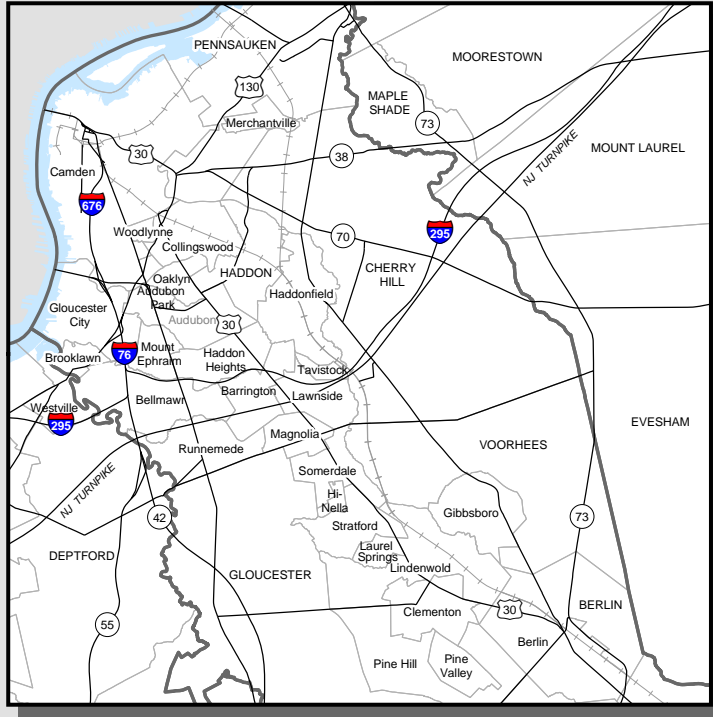

# New Jersey Municipalities in the DVRPC Region

0 2 4 6 8  
Miles

DELAWARE VALLEY  
**dvrpc**  
REGIONAL  
PLANNING COMMISSION

August 2013