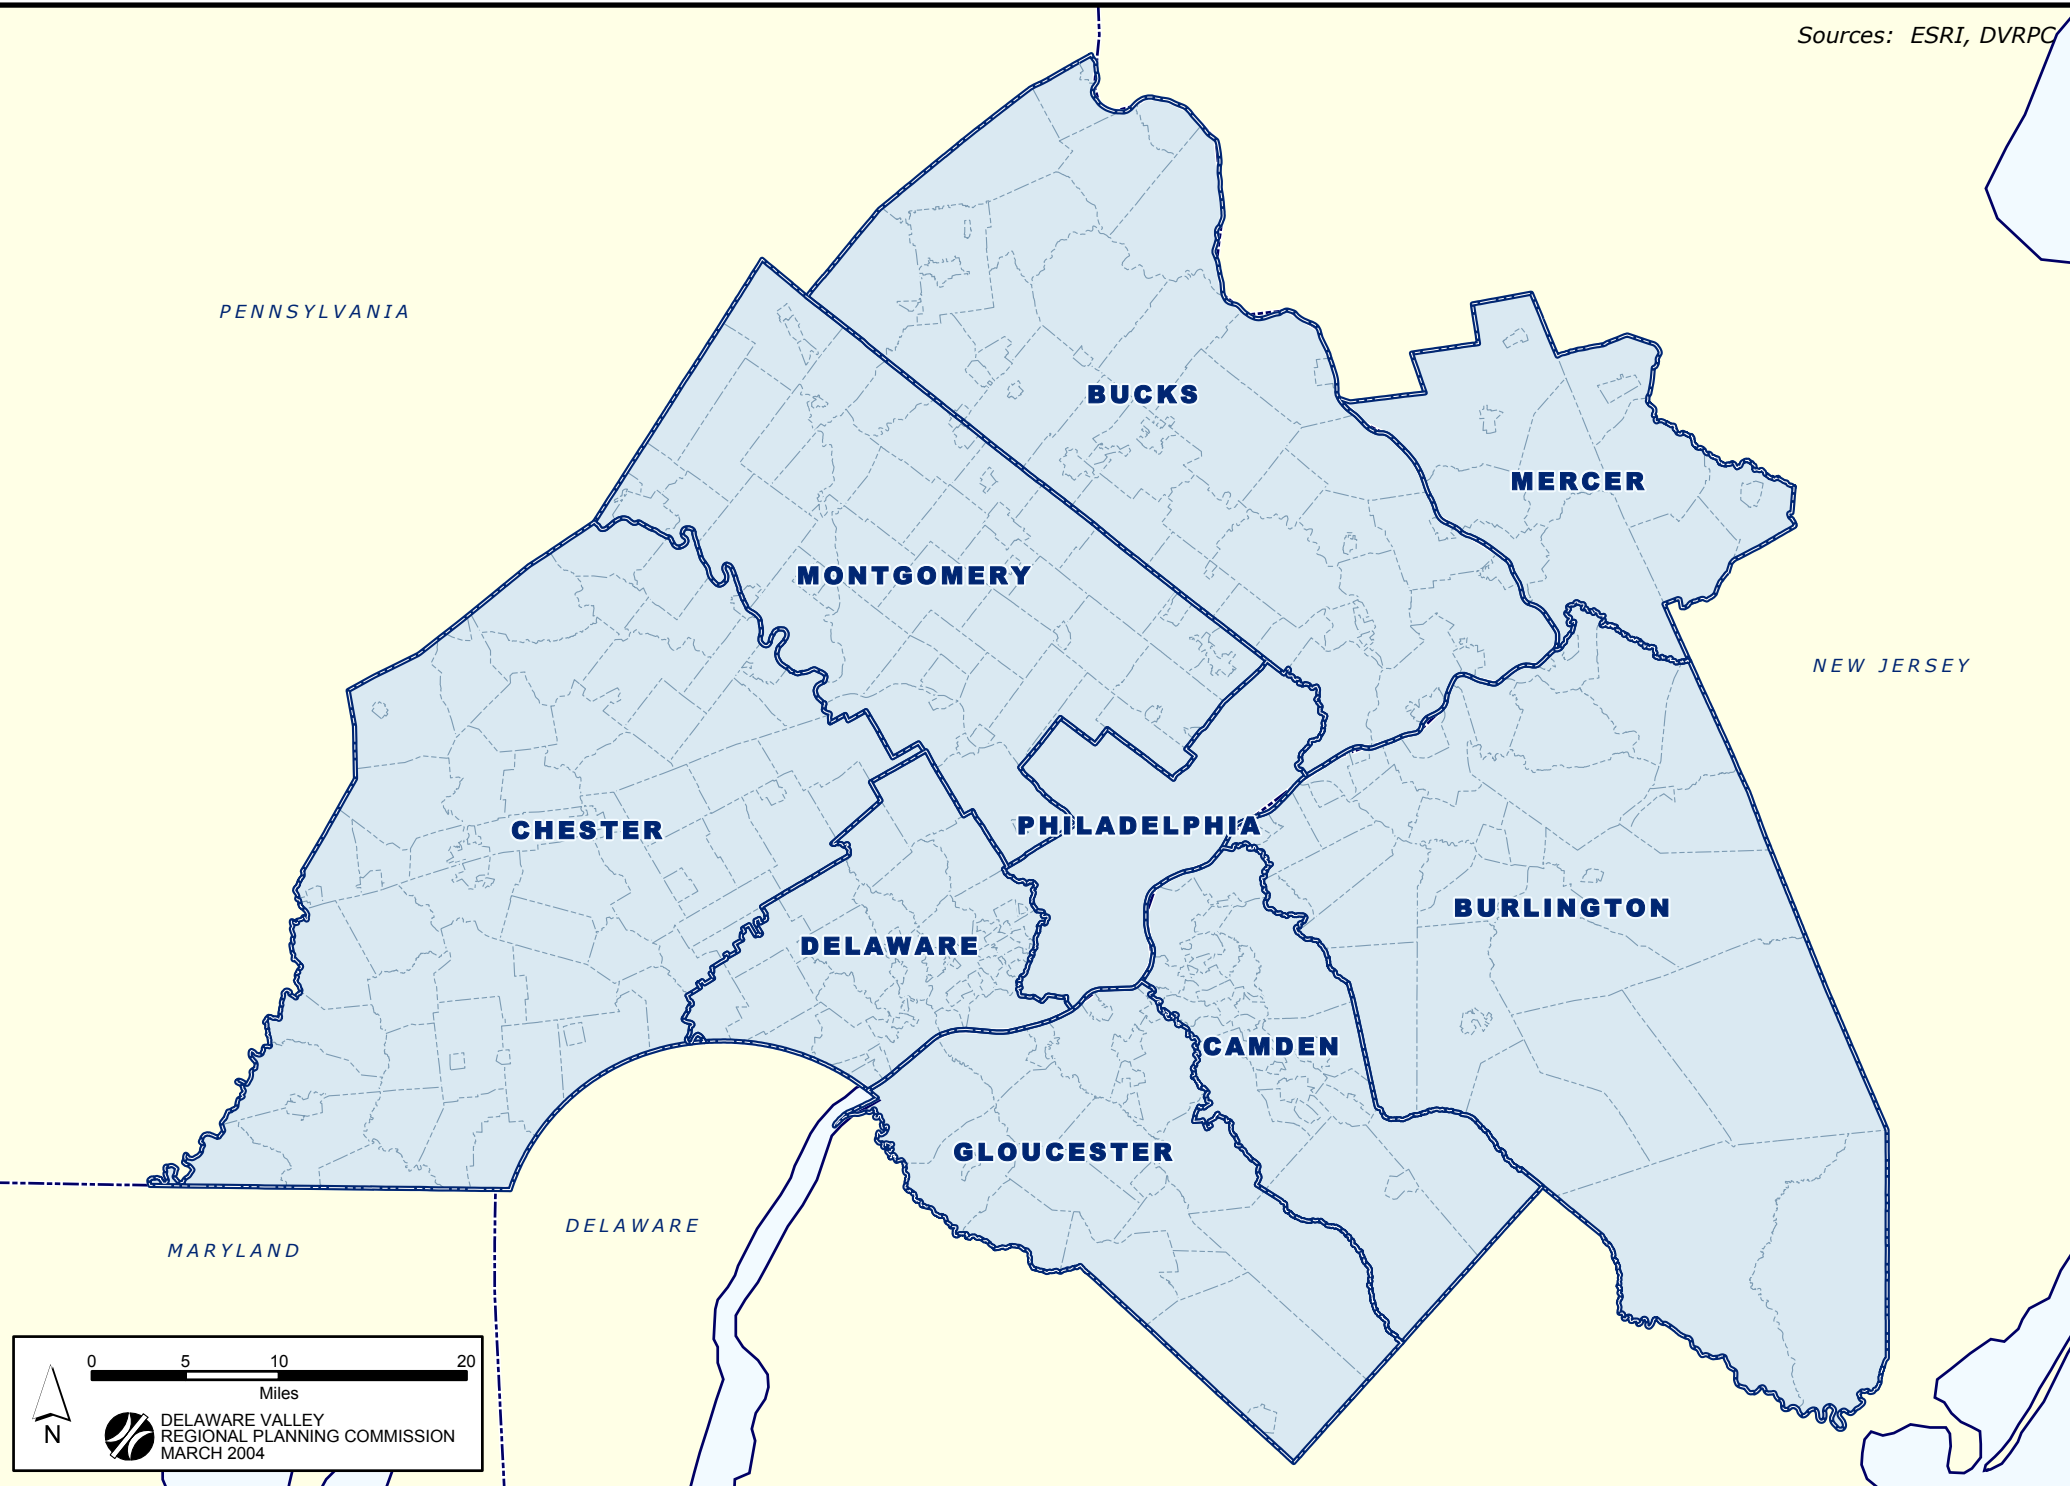

# DVRPC Region

Sources: ESRI, DVRPC

PENNSYLVANIA

**BUCKS**

**MERCER**

**MONTGOMERY**

NEW JERSEY

**CHESTER**

**PHILADELPHIA**

**BURLINGTON**

**DELAWARE**

**CAMDEN**

**GLOUCESTER**

MARYLAND

DELAWARE

0 5 10 20  
Miles  
N  
DELAWARE VALLEY  
REGIONAL PLANNING COMMISSION  
MARCH 2004