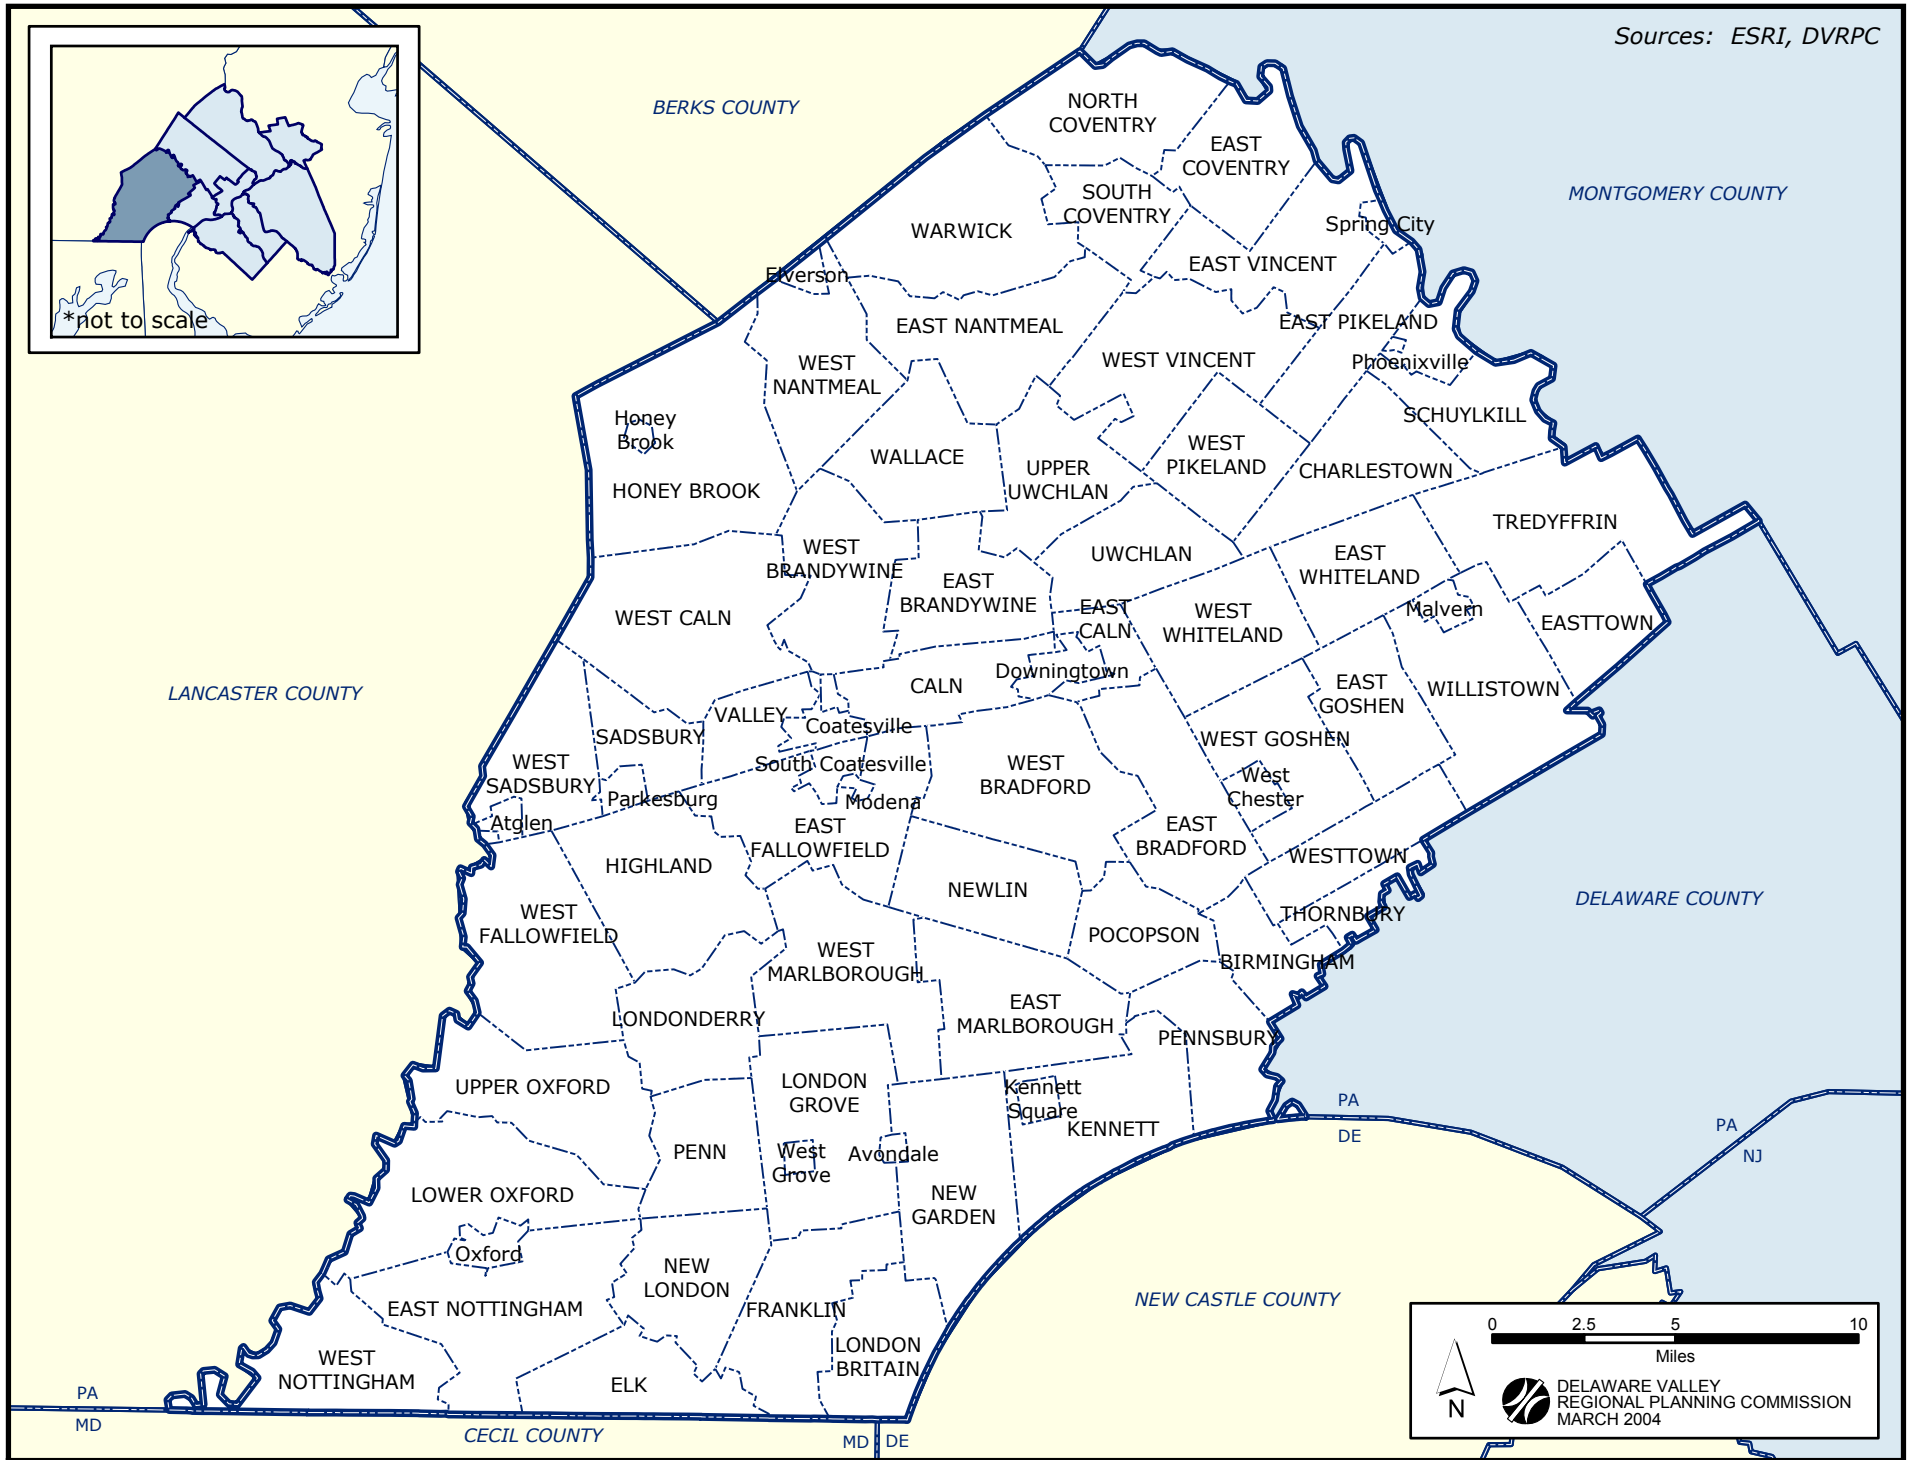

Chester County, PA

Sources: ESRI, DVRPC

0 2.5 5 10
Miles

DELAWARE VALLEY REGIONAL PLANNING COMMISSION
MARCH 2004