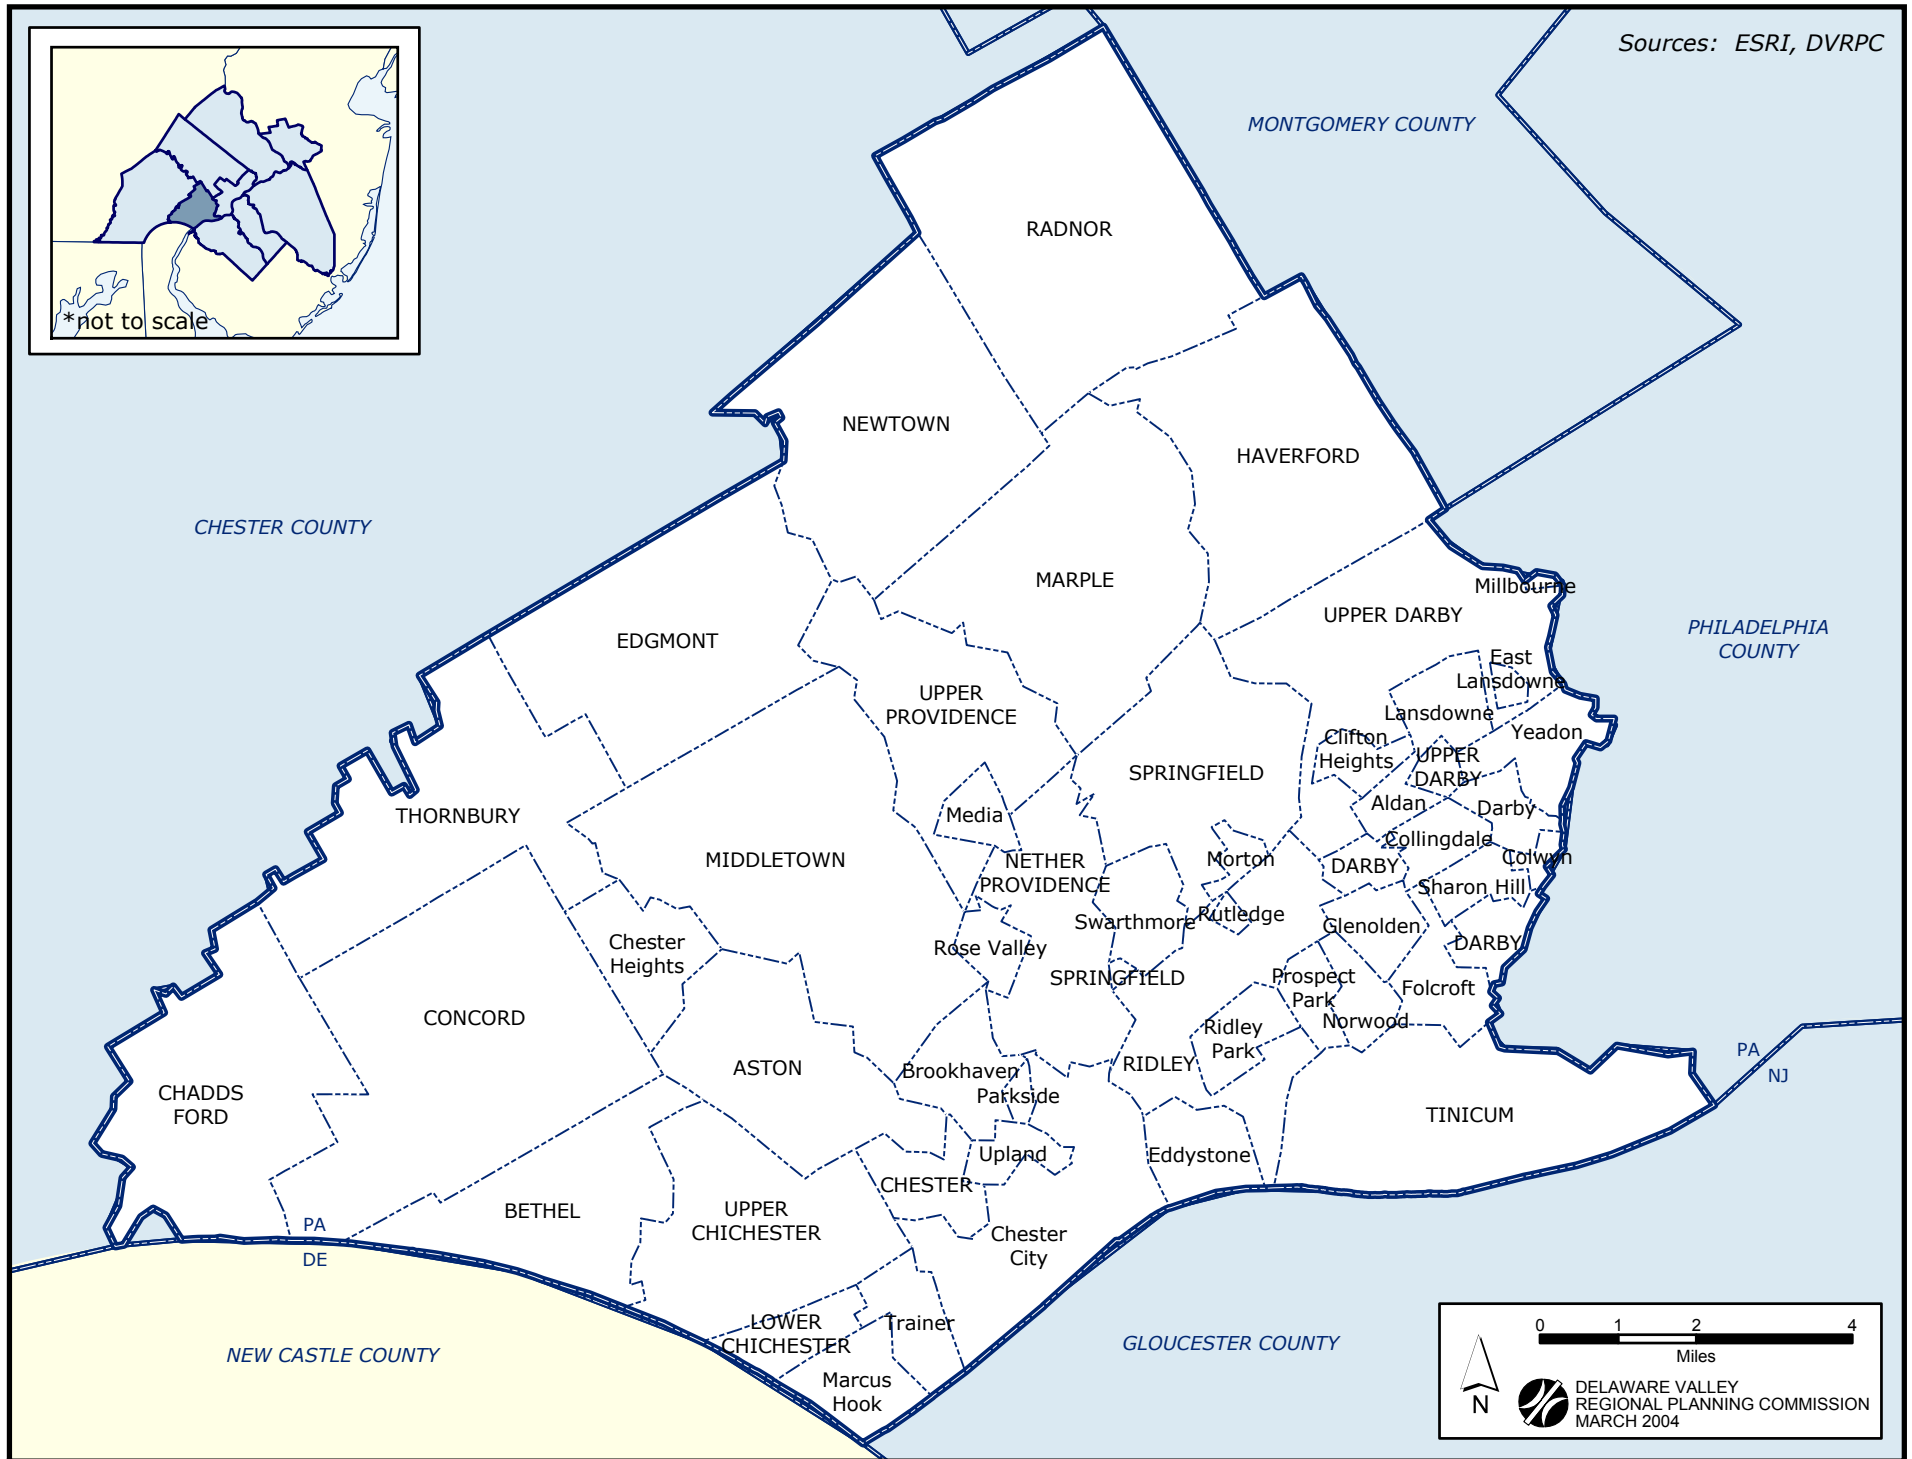

Delaware County, PA

Sources: ESRI, DVRPC

0 1 2 4
Miles

DELAWARE VALLEY
REGIONAL PLANNING COMMISSION
MARCH 2004